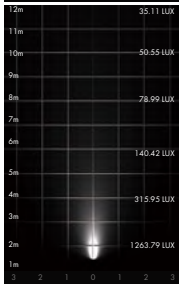

REGULAR PAINTING COLOR

Basic	Secondary
 Dark Grey KAP 7037	 Silver Grey KAP 9022
	 Sanded Black RAL 9005

OPTICS

Referenced Degree(°)θ1/2

	B33	9°	15°	20°	45°	60°
	B52	20°	36°			
	B66	15°	25°	38°		
	B51	20°	28°	36°	60°	

PHOTOMETRIC (Non Antiglare louver)

Lux distance Curve

Center Beam LUX	Beam Width	
	V	H
2m	0.8m	0.8m
4m	1.6m	1.6m
6m	2.5m	2.5m
8m	3.3m	3.3m
10m	4.1m	4.1m
12m	4.9m	4.9m

Vert. Spread: 23.3 Horiz. Spread: 23.2