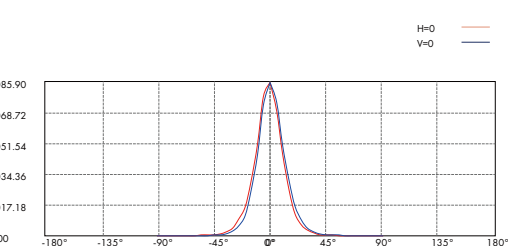

PHOTOMETRIC (Non Antiglare louver)

Lux distance Curve

Center Beam LUX	Beam Width	
	V	H
2m	0.8m	0.8m
4m	1.6m	1.6m
6m	2.5m	2.5m
8m	3.3m	3.3m
10m	4.1m	4.1m
12m	4.9m	4.9m

Vert. Spread: 23.3 Horiz. Spread: 23.2