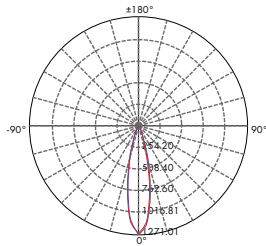

PHOTOMETRIC (Non Antiglare louver)

Lux distance Curve

Center Beam LUX	Beam Width	
	V	H
2m	0.8m	0.8m
4m	1.6m	1.6m
6m	2.5m	2.5m
8m	3.3m	3.3m
10m	4.1m	4.1m
12m	4.9m	4.9m

Vert. Spread: 23.3 Horiz. Spread: 23.2

Lux distance Curve

Center Beam LUX	Beam Width	
	V	H
2m	0.8m	0.8m
4m	1.6m	1.6m
6m	2.4m	2.4m
8m	3.2m	3.2m
10m	4.0m	4.0m
12m	4.8m	4.8m

Vert. Spread: 22.8 Horiz. Spread: 22.6

Lux distance Curve

Center Beam LUX	Beam Width	
	V	H
2m	0.8m	0.8m
4m	1.6m	1.6m
6m	2.4m	2.4m
8m	3.2m	3.2m
10m	4.0m	4.0m
12m	4.8m	4.8m

Vert. Spread: 22.8 Horiz. Spread: 22.6

Lux distance Curve

Center Beam LUX	Beam Width	
	V	H
2m	0.9m	0.9m
4m	1.8m	1.8m
6m	2.7m	2.8m
8m	3.6m	3.7m
10m	4.5m	4.6m
12m	5.4m	5.5m

Vert. Spread: 25.5 Horiz. Spread: 25.8