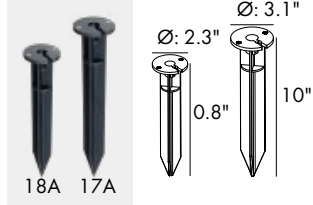

**SPIKE
STAINLESS STEEL**

I'D	Fitted Item
12A	B3TMS0158 B3TNS0126 B3TOS0128
13	B3TPS0171

PC/ABS alloys

I'D	Fitted Item
18A	B3TMS0158 B3TNS0126 B3TOS0128
17A	B3TPS0171

TREE POLE STRAP

A	I'D	Fitted Item
RD003	B3TMS0158 B3TNS0126 B3TOS0128	
RD002	B3TPS0171	