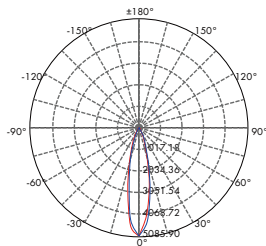

PHOTOMETRIC (Non Antiglare louver)

Lux distance Curve

Center Beam LUX	Beam Width	
	V	H
2m	0.8m	0.8m
4m	1.6m	1.6m
6m	2.5m	2.5m
8m	3.3m	3.3m
10m	4.1m	4.1m
12m	4.9m	4.9m

Vert. Spread: 23.3 Horiz. Spread: 23.2

Lux distance Curve

Center Beam LUX	Beam Width	
	V	H
2m	0.8m	0.8m
4m	1.6m	1.6m
6m	2.4m	2.4m
8m	3.2m	3.2m
10m	4.0m	4.0m
12m	4.8m	4.8m

Vert. Spread: 22.8 Horiz. Spread: 22.6

Lux distance Curve

Center Beam LUX	Beam Width	
	V	H
2m	0.8m	0.8m
4m	1.6m	1.6m
6m	2.4m	2.4m
8m	3.2m	3.2m
10m	4.0m	4.0m
12m	4.8m	4.8m