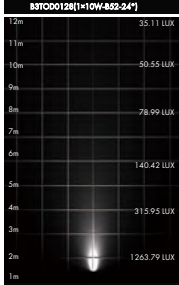

Lux distance Curve

Center Beam LUX	Beam Width	
	V	H
2m	0.8m	0.8m
4m	1.6m	1.6m
6m	2.4m	2.4m
8m	3.2m	3.2m
10m	4.0m	4.0m
12m	4.8m	4.8m

Vert. Spread: 22.8 Horiz. Spread: 22.6