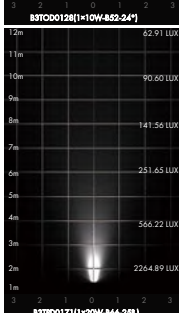

Lux distance Curve

Center Beam LUX	Beam Width	
	V	H
2m	0.9m	0.9m
4m	1.8m	1.8m
6m	2.7m	2.8m
8m	3.6m	3.7m
10m	4.5m	4.6m
12m	5.4m	5.5m

Vert. Spread: 25.5 Horiz. Spread: 25.8

sales@gordonbullarda.com
www.bullardoutdoor.com
1-877-964-4646

991 South Gull Lake Dr
Richland, MI 49083
USA