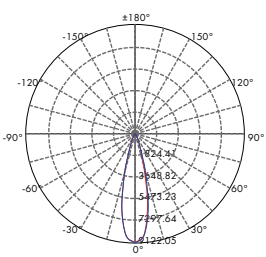

PHOTOMETRIC (Non Antiglare louver)

Lux distance Curve

Center Beam LUX	Beam Width	
	V	H
2m	0.8m	0.8m
4m	1.6m	1.6m
6m	2.5m	2.5m
8m	3.3m	3.3m
10m	4.1m	4.1m
12m	4.9m	4.9m

Vert. Spread: 23.3 Horiz. Spread: 23.2

Lux distance Curve

Center Beam LUX	Beam Width	
	V	H
2m	0.8m	0.8m
4m	1.6m	1.6m
6m	2.4m	2.4m
8m	3.2m	3.2m
10m	4.0m	4.0m
12m	4.8m	4.8m

Vert. Spread: 22.8 Horiz. Spread: 22.6

Lux distance Curve

Center Beam LUX	Beam Width	
	V	H
2m	0.8m	0.8m
4m	1.6m	1.6m
6m	2.4m	2.4m
8m	3.2m	3.2m
10m	4.0m	4.0m
12m	4.8m	4.8m

Vert. Spread: 22.8 Horiz. Spread: 22.6

Lux distance Curve

Center Beam LUX	Beam Width	
	V	H
2m	0.9m	0.9m
4m	1.8m	1.8m
6m	2.7m	2.8m
8m	3.6m	3.7m
10m	4.5m	4.6m
12m	5.4m	5.5m

Vert. Spread: 25.5 Horiz. Spread: 25.8