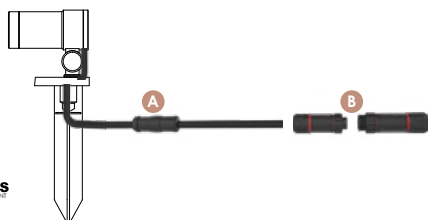

BEVEL CUT HOOD

I'D	Fitted Item
CA3009	B3TMS0158
CA3010	B3TNS0126
CA3011	B3TOS0128
CA3013	B3TPS0171

HONEYCOMB LOUVER

I'D	Fitted Item
Mh024	B3TMS0158
Mh025	B3TNS0126
Mh026	B3TOS0128
Mh027	B3TPS0171

WATER PROOF SOLUTION

- A Water-Stopper(Included)**
A IP-66 water-stopper is added in the end of luminaires as standard assembly which is also an important system for water resistance.
- B IP67 Jiffy quick plug/socket connector(Optional)**
A IP-67 connector is as an optional assembly and ensures that water vapor will not enter into luminaires directly.