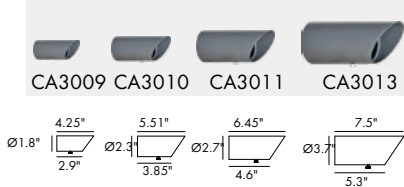

BEVEL CUT HOOD

I'D	Fitted Item
CA3009	B3TMS0158
CA3010	B3TNS0126
CA3011	B3TOS0128
CA3013	B3TPS0171