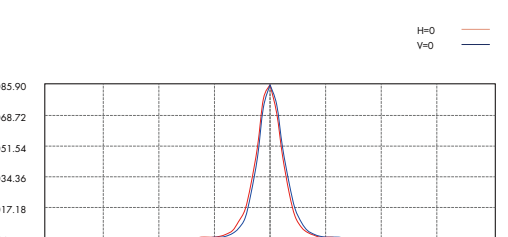

PHOTOMETRIC (Non Antiglare louver)

Lux distance Curve

Center Beam LUX	Beam Width	
	V	H
2m	0.8m	0.8m
4m	1.6m	1.6m
6m	2.5m	2.5m
8m	3.3m	3.3m
10m	4.1m	4.1m
12m	4.9m	4.9m

Vert. Spread: 23.3 Horiz. Spread: 23.2

Lux distance Curve

Center Beam LUX	Beam Width	
	V	H
2m	0.8m	0.8m
4m	1.6m	1.6m
6m	2.4m	2.4m
8m	3.2m	3.2m
10m	4.0m	4.0m
12m	4.8m	4.8m

Vert. Spread: 22.8 Horiz. Spread: 22.6

Lux distance Curve

Center Beam LUX	Beam Width	
	V	H
2m	0.8m	0.8m
4m	1.6m	1.6m
6m	2.4m	2.4m
8m	3.2m	3.2m
10m	4.0m	4.0m
12m	4.8m	4.8m