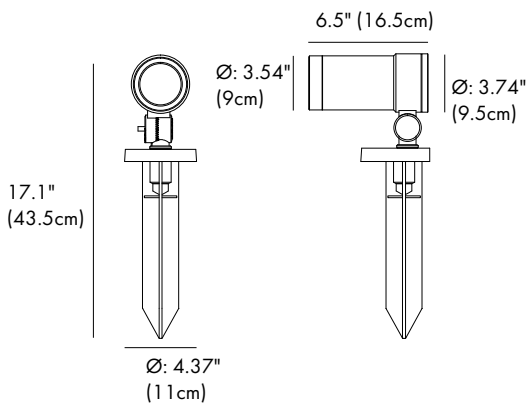

CODE:

BB-B3TPSO171-SP

LIGHT SOURCE:

1×20 W NICHIA

LENS:

B66

SELECTED DEGREE:

25°

INPUT VOLTAGE:

110-277 V

OPERATING CURRENT:

93 mA

CONSUMPTION:

25.8 W

LUMINANCE:

CW=2200

WW=2071

sales@gordonbullarda.com

www.bullardoutdoor.com

1-877-964-4646

991 South Gull Lake Dr

Richland, MI 49083

USA

ACCESSORIES(Optional)

**SPIKE
STAINLESS STEEL**

I'D	Fitted Item
12A	B3TMS0158 B3TNS0126 B3TOS0128
13	B3TPS0171

PC/ABS alloys

I'D	Fitted Item
18A	B3TMS0158 B3TNS0126 B3TOS0128
17A	B3TPS0171

TREE POLE STRAP

A	I'D	Fitted Item
RD003	B3TMS0158 B3TNS0126 B3TOS0128	
RD002	B3TPS0171	

BEVEL CUT HOOD

I'D	Fitted Item
CA3009	B3TMS0158
CA3010	B3TNS0126
CA3011	B3TOS0128
CA3013	B3TPS0171

HONEYCOMB LOUVER

I'D	Fitted Item
Mh024	B3TMS0158
Mh025	B3TNS0126
Mh026	B3TOS0128
Mh027	B3TPS0171

WATER PROOF SOLUTION

- **A Water-Stopper(Included)**
  A IP-66 water-stopper is added in the end of luminaires as standard assembly which is also an important system for water resistance.
- **B IP67 Jiffy quick plug/socket connector(Optional)**
  A IP-67 connector is as an optional assembly and ensures that water vapor will not enter into luminaires directly.

sales@gordonbullarda.com
www.bullardoutdoor.com
1-877-964-4646

991 South Gull Lake Dr
Richland, MI 49083
USA