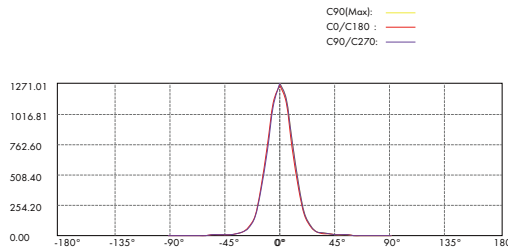

PHOTOMETRIC (Non Antiglare louver)

Lux distance Curve

Center Beam LUX	Beam Width	
	V	H
2m	0.8m	0.8m
4m	1.6m	1.6m
6m	2.5m	2.5m
8m	3.3m	3.3m
10m	4.1m	4.1m
12m	4.9m	4.9m

Vert. Spread: 23.3 Horiz. Spread: 23.2