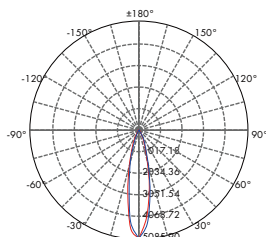

PHOTOMETRIC (Non Antiglare louver)

Lux distance Curve

Center Beam LUX	Beam Width	
	V	H
2m	0.8m	0.8m
4m	1.6m	1.6m
6m	2.5m	2.5m
8m	3.3m	3.3m
10m	4.1m	4.1m
12m	4.9m	4.9m

Vert. Spread: 23.3 Horiz. Spread: 23.2

Lux distance Curve

Center Beam LUX	Beam Width	
	V	H
2m	0.8m	0.8m
4m	1.6m	1.6m
6m	2.4m	2.4m
8m	3.2m	3.2m
10m	4.0m	4.0m
12m	4.8m	4.8m

Vert. Spread: 22.8 Horiz. Spread: 22.6

Lux distance Curve

Center Beam LUX	Beam Width	
	V	H
2m	0.8m	0.8m
4m	1.6m	1.6m
6m	2.4m	2.4m
8m	3.2m	3.2m
10m	4.0m	4.0m
12m	4.8m	4.8m

Vert. Spread: 22.8 Horiz. Spread: 22.6

Lux distance Curve

Center Beam LUX	Beam Width	
	V	H
2m	0.9m	0.9m
4m	1.8m	1.8m
6m	2.7m	2.8m
8m	3.6m	3.7m
10m	4.5m	4.6m
12m	5.4m	5.5m

Vert. Spread: 25.5 Horiz. Spread: 25.8