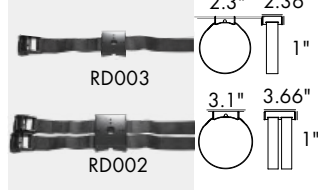

**SPIKE
STAINLESS STEEL**

I'D	Fitted Item
12A	B3TMS0158 B3TNS0126 B3TOS0128
13	B3TPS0171

PC/ABS alloys

I'D	Fitted Item
18A	B3TMS0158 B3TNS0126 B3TOS0128
17A	B3TPS0171

TREE POLE STRAP

A	I'D	Fitted Item
RD003	B3TMS0158 B3TNS0126 B3TOS0128	
RD002	B3TPS0171	