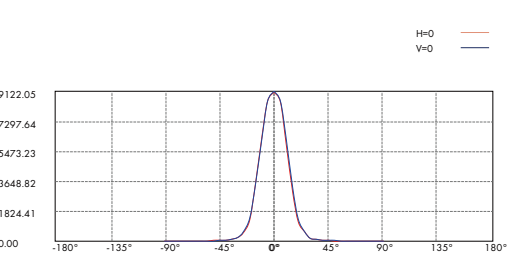

PHOTOMETRIC (Non Antiglare louver)

Lux distance Curve

Center Beam LUX	Beam Width	
	V	H
2m	0.8m	0.8m
4m	1.6m	1.6m
6m	2.5m	2.5m
8m	3.3m	3.3m
10m	4.1m	4.1m
12m	4.9m	4.9m

Vert. Spread: 23.3 Horiz. Spread: 23.2

Lux distance Curve

Center Beam LUX	Beam Width	
	V	H
2m	0.8m	0.8m
4m	1.6m	1.6m
6m	2.4m	2.4m
8m	3.2m	3.2m
10m	4.0m	4.0m
12m	4.8m	4.8m

Vert. Spread: 22.8 Horiz. Spread: 22.6

Lux distance Curve

Center Beam LUX	Beam Width	
	V	H
2m	0.8m	0.8m
4m	1.6m	1.6m
6m	2.4m	2.4m
8m	3.2m	3.2m
10m	4.0m	4.0m
12m	4.8m	4.8m

Vert. Spread: 22.8 Horiz. Spread: 22.6

Lux distance Curve

Center Beam LUX	Beam Width	
	V	H
2m	0.9m	0.9m
4m	1.8m	1.8m
6m	2.7m	2.8m
8m	3.6m	3.7m
10m	4.5m	4.6m
12m	5.4m	5.5m

Vert. Spread: 25.5 Horiz. Spread: 25.8