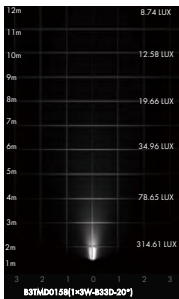

REGULAR PAINTING COLOR

Basic	Secondary
 Dark Grey KAP 7037	 Silver Grey KAP 9022
	 Sanded Black RAL 9005

OPTICS

Referenced Degree(°)θ1/2

	B33	9°	15°	20°	45°	60°
	B52	20°	36°			
	B66	15°	25°	38°		
	B51	20°	28°	36°	60°	

PHOTOMETRIC (Non Antiglare louver)

Lux distance Curve

Center Beam LUX	Beam Width	
	V	H
2m	0.8m	0.8m
4m	1.6m	1.6m
6m	2.5m	2.5m
8m	3.3m	3.3m
10m	4.1m	4.1m
12m	4.9m	4.9m

Vert. Spread: 23.3 Horiz. Spread: 23.2