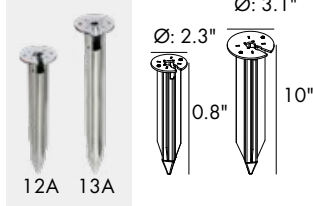

**SPIKE
STAINLESS STEEL**

I'D	Fitted Item
12A	B3TMS0158 B3TNS0126 B3TOS0128
13	B3TPS0171

PC/ABS alloys

I'D	Fitted Item
18A	B3TMS0158 B3TNS0126 B3TOS0128
17A	B3TPS0171

TREE POLE STRAP

A	I'D	Fitted Item
RD003	B3TMS0158 B3TNS0126 B3TOS0128	
RD002	B3TPS0171	