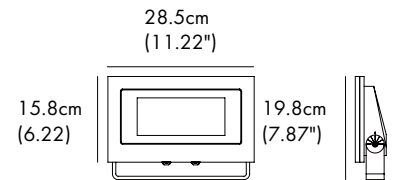

OPERATING CURRENT:

94mA

CONSUMPTION:

21.7W

LUMINANCE:

1324 lm

IK:

06