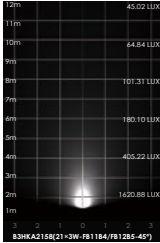

	FB11B4	9°	15°	20°	30°	45°	60°
	FB12B5	9°	15°	20°	30°	45°	60°

FEATURE

Gear: The gear between the luminaire housing and the U bracket to prevent sliding.

OVERVIEW

PHOTOMETRIC

sales@gordonbullarda.com
www.bullardoutdoor.com
1-877-964-4646