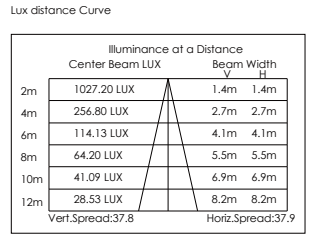

	FB11B4	9°	15°	20°	30°	45°	60°
	FB12B5	9°	15°	20°	30°	45°	60°

FEATURE

Gear: The gear between the luminaire housing and the U bracket to prevent sliding.

OVERVIEW

PHOTOMETRIC

sales@gordonbullarda.com
www.bullardoutdoor.com
1-877-964-4646