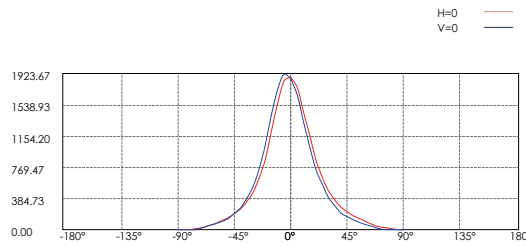

	FB11B4	9°	15°	20°	30°	45°	60°
	FB12B5	9°	15°	20°	30°	45°	60°

FEATURE

Gear: The gear between the luminaire housing and the U bracket to prevent sliding.

OVERVIEW

PHOTOMETRIC

sales@gordonbullarda.com
www.bullardoutdoor.com
1-877-964-4646