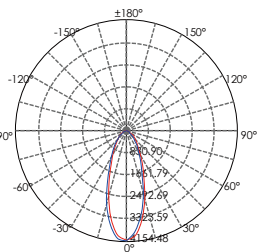

	FB11B4	9°	15°	20°	30°	45°	60°
	FB12B5	9°	15°	20°	30°	45°	60°

FEATURE

Gear: The gear between the luminaire housing and the U bracket to prevent sliding.

OVERVIEW

PHOTOMETRIC

sales@gordonbullarda.com
www.bullardoutdoor.com
1-877-964-4646