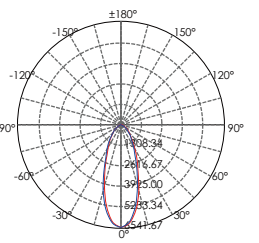

	FB11B4	9°	15°	20°	30°	45°	60°
	FB12B5	9°	15°	20°	30°	45°	60°

FEATURE

Gear: The gear between the luminaire housing and the U bracket to prevent sliding.

OVERVIEW

PHOTOMETRIC

sales@gordonbullarda.com
www.bullardoutdoor.com
1-877-964-4646