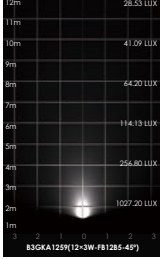

DIMMING SUPPORT Triac PWM Available
1-10V Dali Customized
B3GKA1259, B3HKA2158, B3IKA3058

REGULAR PAINTING COLOR

Basic	Secondary	
 Dark Grey KAP 7037	 Silver Grey KAP 9022	 Sanded Black RAL 9005

OPTICS

Referenced Degree(°)1/2

	FB11B4	9°	15°	20°	30°	45°	60°
	FB12B5	9°	15°	20°	30°	45°	60°

FEATURE

Gear: The gear between the luminaire housing and the U bracket to prevent sliding.

OVERVIEW

PHOTOMETRIC

sales@gordonbullarda.com
www.bullardoutdoor.com
1-877-964-4646