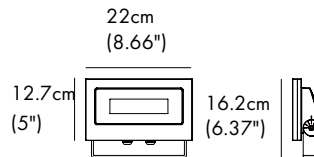

OPERATING CURRENT:

58 mA

CONSUMPTION:

13.2W

LUMINANCE:

705 lm

IK:

06