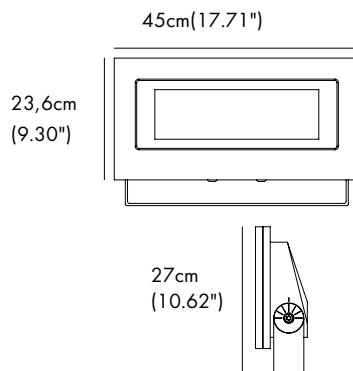

CODE:

BO-B3HKA2158-SP

LIGHT SOURCE / LENS:

21×3W / FB11B4, FB12B5

SELECTED DEGREE:

45°

INPUT VOLTAGE:

110-277V

OPERATING CURRENT:

253 mA

CONSUMPTION:

58.8W

LUMINANCE:

4787lm

IK:

06

CODE:

BO-B3IKA3058-SP

LIGHT SOURCE / LENS:

30×2.8W / FB11B4, FB12B5

SELECTED DEGREE:

45°

INPUT VOLTAGE:

110-277V

OPERATING CURRENT:

383mA

CONSUMPTION:

86.3W

LUMINANCE:

6053 lm

IK:

06

TRIAC PWM 1-10V DALI IP66 OUTDOOR RATED RoHS COMPLIANT

sales@gordonbullarda.com

www.bullardoutdoor.com

1-877-964-4646

991 South Gull Lake Dr

Richland, MI 49083

USA