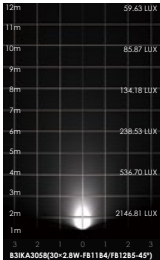

DIMMING SUPPORT Triac PWM Available
1-10V Dali Customized
B3GKA1259, B3HKA2158, B3IKA3058

REGULAR PAINTING COLOR

Basic	Secondary	
 Dark Grey KAP 7037	 Silver Grey KAP 9022	 Sanded Black RAL 9005

OPTICS

Referenced Degree(°)1/2

	FB11B4	9°	15°	20°	30°	45°	60°
	FB12B5	9°	15°	20°	30°	45°	60°

FEATURE

Gear: The gear between the luminaire housing and the U bracket to prevent sliding.

OVERVIEW

PHOTOMETRIC

sales@gordonbullarda.com
www.bullardoutdoor.com
1-877-964-4646