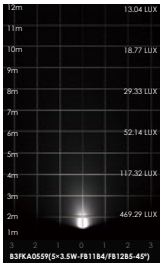

DIMMING SUPPORT Triac PWM Available
1-10V Dali Customized
B3GKA1259, B3HKA2158, B3IKA3058

REGULAR PAINTING COLOR

Basic	Secondary	
 Dark Grey KAP 7037	 Silver Grey KAP 9022	 Sanded Black RAL 9005

OPTICS

Referenced Degree(°)1/2

	FB11B4	9°	15°	20°	30°	45°	60°
	FB12B5	9°	15°	20°	30°	45°	60°

FEATURE

Gear: The gear between the luminaire housing and the U bracket to prevent sliding.

OVERVIEW

PHOTOMETRIC

sales@gordonbullarda.com
www.bullardoutdoor.com
1-877-964-4646