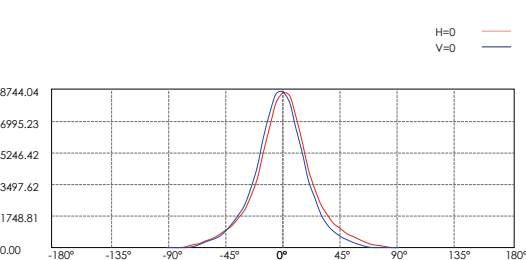

	FB11B4	9°	15°	20°	30°	45°	60°
	FB12B5	9°	15°	20°	30°	45°	60°

FEATURE

Gear: The gear between the luminaire housing and the U bracket to prevent sliding.

OVERVIEW

PHOTOMETRIC

sales@gordonbullarda.com
www.bullardoutdoor.com
1-877-964-4646