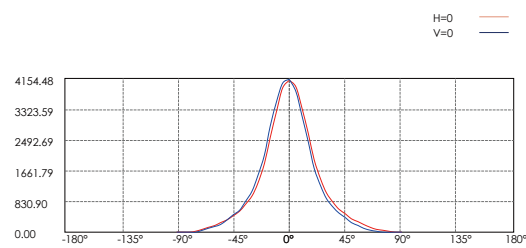

	FB11B4	9°	15°	20°	30°	45°	60°
	FB12B5	9°	15°	20°	30°	45°	60°

FEATURE

Gear: The gear between the luminaire housing and the U bracket to prevent sliding.

OVERVIEW

PHOTOMETRIC

sales@gordonbullarda.com
www.bullardoutdoor.com
1-877-964-4646