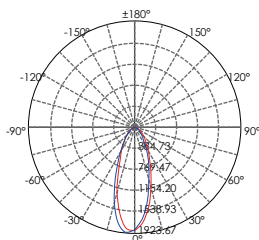

	FB11B4	9°	15°	20°	30°	45°	60°
	FB12B5	9°	15°	20°	30°	45°	60°

FEATURE

Gear: The gear between the luminaire housing and the U bracket to prevent sliding.

OVERVIEW

PHOTOMETRIC

sales@gordonbullarda.com
www.bullardoutdoor.com
1-877-964-4646