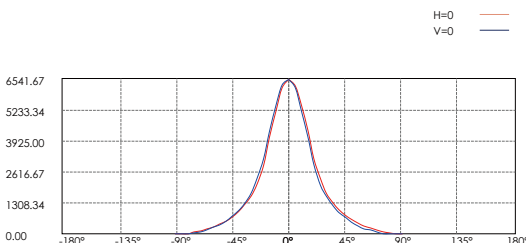

	FB11B4	9°	15°	20°	30°	45°	60°
	FB12B5	9°	15°	20°	30°	45°	60°

FEATURE

Gear: The gear between the luminaire housing and the U bracket to prevent sliding.

OVERVIEW

PHOTOMETRIC

sales@gordonbullarda.com
www.bullardoutdoor.com
1-877-964-4646