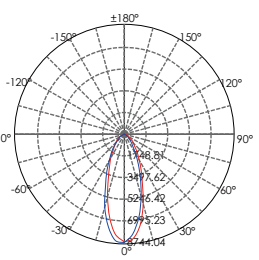

	FB11B4	9°	15°	20°	30°	45°	60°
	FB12B5	9°	15°	20°	30°	45°	60°

FEATURE

Gear: The gear between the luminaire housing and the U bracket to prevent sliding.

OVERVIEW

PHOTOMETRIC

sales@gordonbullarda.com
www.bullardoutdoor.com
1-877-964-4646