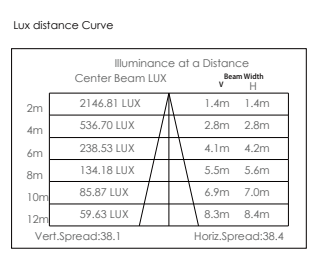

	FB11B4	9°	15°	20°	30°	45°	60°
	FB12B5	9°	15°	20°	30°	45°	60°

FEATURE

Gear: The gear between the luminaire housing and the U bracket to prevent sliding.

OVERVIEW

PHOTOMETRIC

sales@gordonbullarda.com
www.bullardoutdoor.com
1-877-964-4646