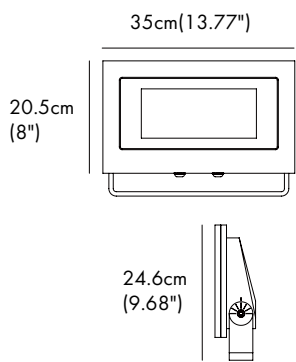

CODE:

BO-B3HKA2158-SP

LIGHT SOURCE / LENS:

21×3W / FB11B4, FB12B5

SELECTED DEGREE:

45°

INPUT VOLTAGE:

110-277V

OPERATING CURRENT:

253 mA

CONSUMPTION:

58.8W

LUMINANCE:

4787lm

IK:

06

CODE:

BO-B3IKA3058-SP

LIGHT SOURCE / LENS:

30×2.8W / FB11B4, FB12B5

SELECTED DEGREE:

45°

INPUT VOLTAGE:

110-277V

OPERATING CURRENT:

383mA

CONSUMPTION:

86.3W

LUMINANCE:

6053 lm

IK:

06

TRIAC PWM 1-10V DALI IP66 OUTDOOR RATED RoHS COMPLIANT

sales@gordonbullarda.com

www.bullardoutdoor.com

1-877-964-4646

991 South Gull Lake Dr

Richland, MI 49083

USA