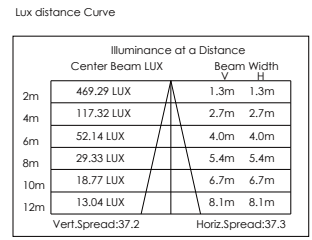

	FB11B4	9°	15°	20°	30°	45°	60°
	FB12B5	9°	15°	20°	30°	45°	60°

FEATURE

Gear: The gear between the luminaire housing and the U bracket to prevent sliding.

OVERVIEW

PHOTOMETRIC

sales@gordonbullarda.com
www.bullardoutdoor.com
1-877-964-4646