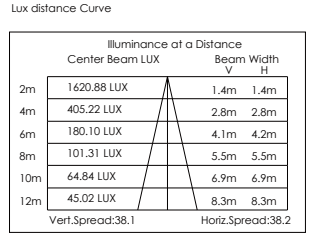

	FB11B4	9°	15°	20°	30°	45°	60°
	FB12B5	9°	15°	20°	30°	45°	60°

FEATURE

Gear: The gear between the luminaire housing and the U bracket to prevent sliding.

OVERVIEW

PHOTOMETRIC

sales@gordonbullarda.com
www.bullardoutdoor.com
1-877-964-4646