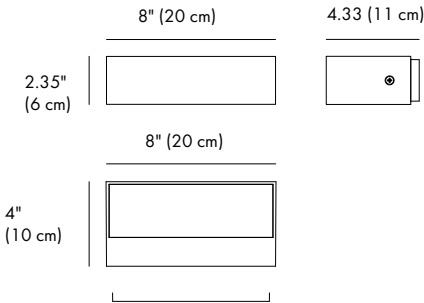

CODE: BO-1ED7GBC0556-WL

**SMALL (S)**

CODE: BO-1ED7HBC0956-WL

**MEDIUM (M)**

**CODE:**

BO-1ED7GBC0556-WL

**LIGHT SOURCE:**

5 × 1W

Vert.Spread:92.3 Horiz.Spread:74.7

Lux distance Curve

	Center Beam LUX		Beam Width	
	LUX	V	H	H
2m	69.08 LUX	4.1m	3.1m	
4m	17.27 LUX	8.2m	6.2m	
6m	7.68 LUX	12.3m	9.3m	
8m	4.32 LUX	16.3m	12.4m	
10m	2.76 LUX	20.4m	15.5m	
12m	1.92 LUX	24.5m	18.6m	