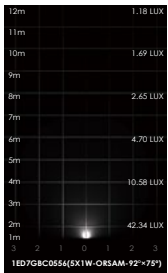

**REGULAR PAINTING COLOR**

<b>Basic</b>	<b>Secondary</b>
 Dark Grey KAP 7037	 Silver Grey KAP 9022
	 Sanded Black RAL 9005

**DIAGRAM OF INSTRUCTION**

**PHOTOMETRIC**

Lux distance Curve

	Center Beam LUX		Beam Width	
	LUX	V	H	H
2m	42.34 LUX	4.2m	3.1m	
4m	10.58 LUX	8.3m	6.1m	
6m	4.70 LUX	12.5m	9.2m	
8m	2.65 LUX	16.6m	12.2m	
10m	1.69 LUX	20.8m	15.3m	
12m	1.18 LUX	25.0m	18.3m	