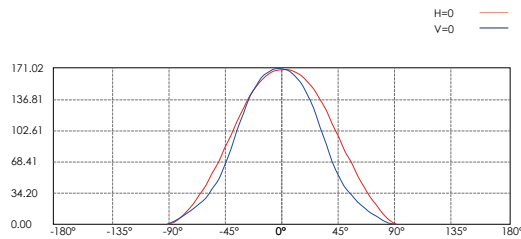

**REGULAR PAINTING COLOR**

<b>Basic</b>	<b>Secondary</b>
 Dark Grey KAP 7037	 Silver Grey KAP 9022
	 Sanded Black RAL 9005

**DIAGRAM OF INSTRUCTION**

**PHOTOMETRIC**

Lux distance Curve

	Center Beam LUX		Beam Width	
	LUX	V	H	H
2m	42.34 LUX	4.2m	3.1m	
4m	10.58 LUX	8.3m	6.1m	
6m	4.70 LUX	12.5m	9.2m	
8m	2.65 LUX	16.6m	12.2m	
10m	1.69 LUX	20.8m	15.3m	
12m	1.18 LUX	25.0m	18.3m	