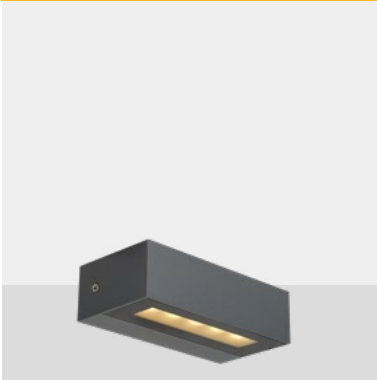

ACRUZ COLLECTION (one side)

CODE: BO-2ED7GBC1056-WL

CODE: BO-2ED7HBC1856-WL