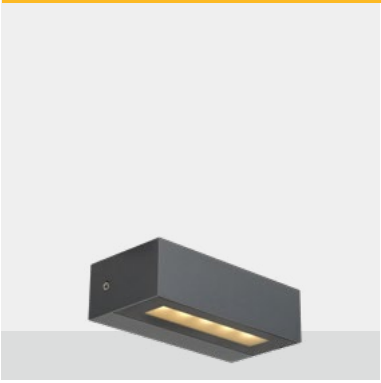

CODE: BO-1ED7GBC0556-WL

**SMALL (S)**

CODE: BO-1ED7HBC0956-WL

**MEDIUM (M)**

**CODE:**

BO-1ED7GBC0556-WL

**LIGHT SOURCE:**

5 × 1W

**SELECTED DEGREE:**

92° × 75°

**INPUT VOLTAGE:**

110-277V

**OPERATING CURRENT:**

31mA

**CONSUMPTION:**

6.4W