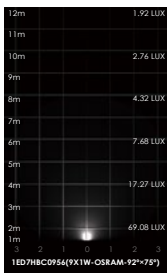

**REGULAR PAINTING COLOR**

<b>Basic</b>	<b>Secondary</b>
 Dark Grey KAP 7037	 Silver Grey KAP 9022
	 Sanded Black RAL 9005

**DIAGRAM OF INSTRUCTION**

**PHOTOMETRIC**

Lux distance Curve

	Center Beam LUX		Beam Width	
	LUX	V	H	H
2m	42.34 LUX	4.2m	3.1m	
4m	10.58 LUX	8.3m	6.1m	
6m	4.70 LUX	12.5m	9.2m	
8m	2.65 LUX	16.6m	12.2m	
10m	1.69 LUX	20.8m	15.3m	
12m	1.18 LUX	25.0m	18.3m	

Vert.Spread:92.3 Horiz.Spread:74.7

Lux distance Curve

	Center Beam LUX		Beam Width	
	LUX	V	H	H
2m	69.08 LUX	4.1m	3.1m	
4m	17.27 LUX	8.2m	6.2m	
6m	7.68 LUX	12.3m	9.3m	
8m	4.32 LUX	16.3m	12.4m	
10m	2.76 LUX	20.4m	15.5m	
12m	1.92 LUX	24.5m	18.6m	