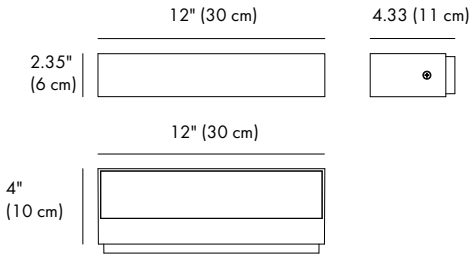

CODE: BO-1ED7GBC0556-WL

**SMALL (S)**

CODE: BO-1ED7HBC0956-WL

**MEDIUM (M)**

**CODE:**

BO-1ED7GBC0556-WL

**LIGHT SOURCE:**

5 × 1W

Vert.Spread:92.3 Horiz.Spread:74.7

Lux distance Curve

	Center Beam LUX		Beam Width	
	LUX	V	H	H
2m	69.08 LUX	4.1m	3.1m	
4m	17.27 LUX	8.2m	6.2m	
6m	7.68 LUX	12.3m	9.3m	
8m	4.32 LUX	16.3m	12.4m	
10m	2.76 LUX	20.4m	15.5m	
12m	1.92 LUX	24.5m	18.6m	