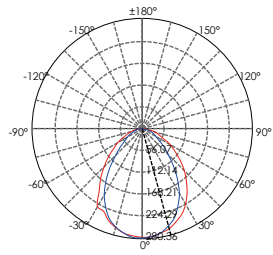

**REGULAR PAINTING COLOR**

<b>Basic</b>	<b>Secondary</b>
 Dark Grey KAP 7037	 Silver Grey KAP 9022
	 Sanded Black RAL 9005

**DIAGRAM OF INSTRUCTION**

**PHOTOMETRIC**

Lux distance Curve

	Center Beam LUX		Beam Width	
	LUX	V	H	H
2m	42.34 LUX	4.2m	3.1m	
4m	10.58 LUX	8.3m	6.1m	
6m	4.70 LUX	12.5m	9.2m	
8m	2.65 LUX	16.6m	12.2m	
10m	1.69 LUX	20.8m	15.3m	
12m	1.18 LUX	25.0m	18.3m	

Vert.Spread:92.3 Horiz.Spread:74.7

Lux distance Curve

	Center Beam LUX		Beam Width	
	LUX	V	H	H
2m	69.08 LUX	4.1m	3.1m	
4m	17.27 LUX	8.2m	6.2m	
6m	7.68 LUX	12.3m	9.3m	
8m	4.32 LUX	16.3m	12.4m	
10m	2.76 LUX	20.4m	15.5m	
12m	1.92 LUX	24.5m	18.6m	