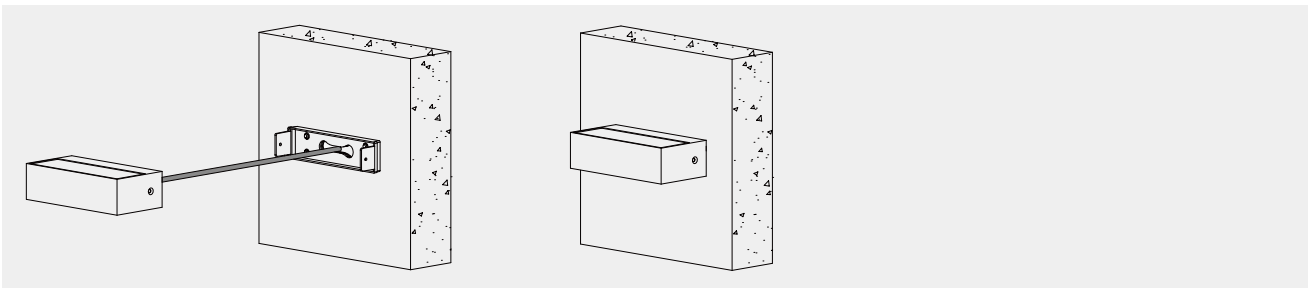

LIGHTING INFORMATION

HOUSING	12# Die-casting aluminum finishing or powder painting T=60-80µm.Adhesion of ISO class 1/ASTM class 4B
GLASS	T=3mm
GASKET	Tooling shaped seal
LED	OSRAM
DRIVER	Driver inside builded
OPERATING TEMPERATURE	-20°C-40°C
POWER CABLE	Outside of luminaire 110-277V: H05RN-F 3×1.0mm², L=0.3m
DIMMING SUPPORT	Triac PWM Available 1-10V Dali Customized

REGULAR PAINTING COLOR

Basic	Secondary
Dark Grey KAP 7037	Silver Grey KAP 9022
	Sanded Black RAL 9005

DIAGRAM OF INSTRUCTION

PHOTOMETRIC