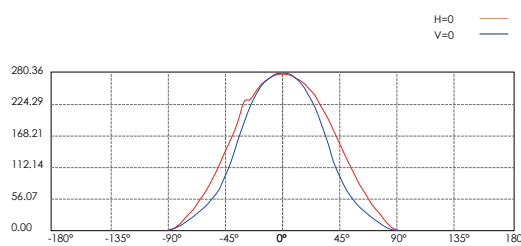

**REGULAR PAINTING COLOR**

<b>Basic</b>	<b>Secondary</b>
 Dark Grey KAP 7037	 Silver Grey KAP 9022
	 Sanded Black RAL 9005

**DIAGRAM OF INSTRUCTION**

**PHOTOMETRIC**

Lux distance Curve

	Center Beam LUX		Beam Width	
	LUX	V	H	H
2m	42.34 LUX	4.2m	3.1m	
4m	10.58 LUX	8.3m	6.1m	
6m	4.70 LUX	12.5m	9.2m	
8m	2.65 LUX	16.6m	12.2m	
10m	1.69 LUX	20.8m	15.3m	
12m	1.18 LUX	25.0m	18.3m	

Vert.Spread:92.3 Horiz.Spread:74.7

Lux distance Curve

	Center Beam LUX		Beam Width	
	LUX	V	H	H
2m	69.08 LUX	4.1m	3.1m	
4m	17.27 LUX	8.2m	6.2m	
6m	7.68 LUX	12.3m	9.3m	
8m	4.32 LUX	16.3m	12.4m	
10m	2.76 LUX	20.4m	15.5m	
12m	1.92 LUX	24.5m	18.6m	