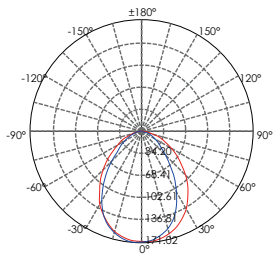

**REGULAR PAINTING COLOR**

<b>Basic</b>	<b>Secondary</b>
 Dark Grey KAP 7037	 Silver Grey KAP 9022
	 Sanded Black RAL 9005

**DIAGRAM OF INSTRUCTION**

**PHOTOMETRIC**

Lux distance Curve

	Center Beam LUX		Beam Width	
	LUX	V	H	H
2m	42.34 LUX	4.2m	3.1m	
4m	10.58 LUX	8.3m	6.1m	
6m	4.70 LUX	12.5m	9.2m	
8m	2.65 LUX	16.6m	12.2m	
10m	1.69 LUX	20.8m	15.3m	
12m	1.18 LUX	25.0m	18.3m	

Vert.Spread:92.3 Horiz.Spread:74.7

Lux distance Curve

	Center Beam LUX		Beam Width	
	LUX	V	H	H
2m	69.08 LUX	4.1m	3.1m	
4m	17.27 LUX	8.2m	6.2m	
6m	7.68 LUX	12.3m	9.3m	
8m	4.32 LUX	16.3m	12.4m	
10m	2.76 LUX	20.4m	15.5m	
12m	1.92 LUX	24.5m	18.6m	