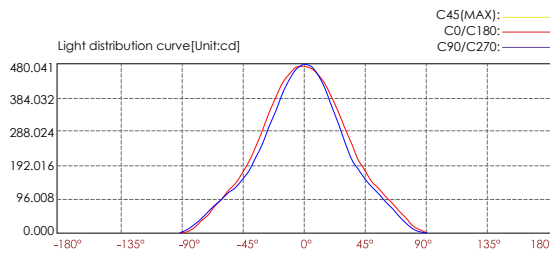

REGULAR PAINTING COLOR

 Dark Grey KAP 7037	 Silver Grey KAP 9022	 Sanded Black RAL 9005
---	---	--

DIAGRAM OF INSTRUCTION

DIAGRAM OF INSTRUCTION

BO-D7FEC0358-WL

BO-D7FFC0558-WL

PHOTOMETRIC

12m	118.76 LUX
11m	
10m	29.69 LUX
9m	
8m	13.20 LUX
7m	
6m	7.42 LUX
5m	
4m	4.75 LUX
3m	
2m	3.30 LUX
1m	
0	

D7FEC0558(S-3W-75°x65°)

Lux distance cure

Illuminance at a distance			
Center beam LUX	Beam width H	Beam width V	
2m	118.76 LUX	2.9m	2.5m
4m	29.69 LUX	5.8m	5.0m
6m	13.20 LUX	8.7m	7.4m
8m	7.42 LUX	11.6m	9.9m
10m	4.75 LUX	14.5m	12.4m
12m	3.30 LUX	17.4m	14.9m