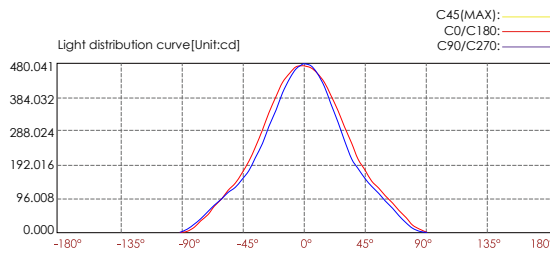

Lux distance cure

Illuminance at a distance			
Center beam LUX	Beam width H	Beam width V	
2m	118.76 LUX	2.9m	2.5m
4m	29.69 LUX	5.8m	5.0m
6m	13.20 LUX	8.7m	7.4m
8m	7.42 LUX	11.6m	9.9m
10m	4.75 LUX	14.5m	12.4m
12m	3.30 LUX	17.4m	14.9m

Ver.Spread:71.8 Horiz.Spread:64.8

sales@gordonbullarda.com
www.bullardoutdoor.com
1-877-964-4646

991 South Gull Lake Dr
Richland, MI 49083
USA