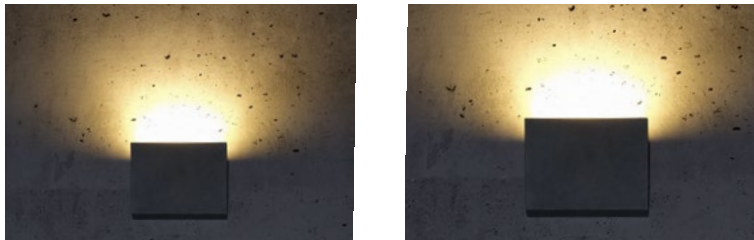

REGULAR PAINTING COLOR

 Dark Grey KAP 7037	 Silver Grey KAP 9022	 Sanded Black RAL 9005
---	---	--

DIAGRAM OF INSTRUCTION

DIAGRAM OF INSTRUCTION

BO-D7FEC0358-WL

BO-D7FFC0558-WL

PHOTOMETRIC

12m	118.76 LUX
11m	
10m	29.69 LUX
9m	
8m	13.20 LUX
7m	
6m	7.42 LUX
5m	
4m	4.75 LUX
3m	
2m	3.30 LUX
1m	
0	