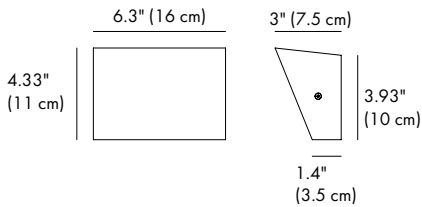

CODE:

BO-1ED7EBC0557-WL

LIGHT SOURCE:

3 × 2W

SELECTED DEGREE:

75° × 65°

INPUT VOLTAGE:

110-277V

OPERATING CURRENT:

40 mA

CONSUMPTION:

8.4W

LUMINANCE:

378 lm

IK:

03

CODE:

BO-1ED7FBC0857-WL

LIGHT SOURCE:

5 × 3W

SELECTED DEGREE:

75° × 65°

INPUT VOLTAGE:

110-277V

OPERATING CURRENT:

70 mA

CONSUMPTION:

15.5W

LUMINANCE:

850 lm

IK:

03

sales@gordonbullarda.com

www.bullardoutdoor.com

1-877-964-4646

991 South Gull Lake Dr

Richland, MI 49083

USA