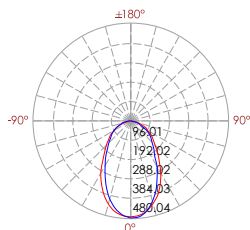

REGULAR PAINTING COLOR

 Dark Grey KAP 7037	 Silver Grey KAP 9022	 Sanded Black RAL 9005
---	---	--

DIAGRAM OF INSTRUCTION

DIAGRAM OF INSTRUCTION

BO-D7FEC0358-WL

BO-D7FFC0558-WL

PHOTOMETRIC

12m	118.76 LUX
11m	
10m	29.69 LUX
9m	
8m	13.20 LUX
7m	
6m	7.42 LUX
5m	
4m	4.75 LUX
3m	
2m	3.30 LUX
1m	
0	

D7FEC0558(S-3W-75°x65°)

Lux distance cure

Illuminance at a distance			
Center beam LUX	Beam width H	Beam width V	
2m	118.76 LUX	2.9m	2.5m
4m	29.69 LUX	5.8m	5.0m
6m	13.20 LUX	8.7m	7.4m
8m	7.42 LUX	11.6m	9.9m
10m	4.75 LUX	14.5m	12.4m
12m	3.30 LUX	17.4m	14.9m

Ver.Spread:71.8 Horiz.Spread:64.8

Lux distance cure

Illuminance at a distance			
Center beam LUX	Beam width H	Beam width V	
2m	118.76 LUX	2.9m	2.5m
4m	29.69 LUX	5.8m	5.0m
6m	13.20 LUX	8.7m	7.4m
8m	7.42 LUX	11.6m	9.9m
10m	4.75 LUX	14.5m	12.4m
12m	3.30 LUX	17.4m	14.9m