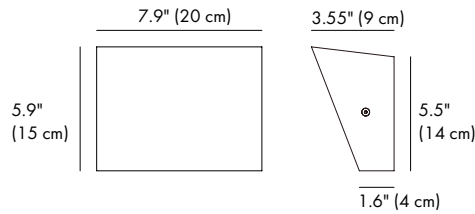

CODE:

BO-1ED7EBC0557-WL

LIGHT SOURCE:

3 × 2W

SELECTED DEGREE:

75° × 65°

INPUT VOLTAGE:

110-277V

OPERATING CURRENT:

40 mA

CONSUMPTION:

8.4W

LUMINANCE:

378 lm

IK:

03

CODE:

BO-1ED7FBC0857-WL

LIGHT SOURCE:

5 × 3W

SELECTED DEGREE:

75° × 65°

INPUT VOLTAGE:

110-277V

OPERATING CURRENT:

70 mA

CONSUMPTION:

15.5W

LUMINANCE:

850 lm

IK:

03

sales@gordonbullarda.com

www.bullardoutdoor.com

1-877-964-4646

991 South Gull Lake Dr

Richland, MI 49083

USA