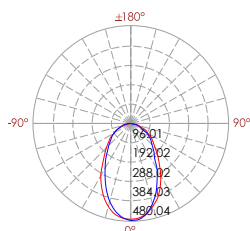

REGULAR PAINTING COLOR

 Dark Grey KAP 7037	 Silver Grey KAP 9022	 Sanded Black RAL 9005
---	---	--

DIAGRAM OF INSTRUCTION

DIAGRAM OF INSTRUCTION

BO-D7FEC0358-WL

BO-D7FFC0558-WL

PHOTOMETRIC

12m	118.76 LUX
11m	
10m	29.69 LUX
9m	
8m	13.20 LUX
7m	
6m	7.42 LUX
5m	
4m	4.75 LUX
3m	
2m	3.30 LUX
1m	
0	

D7FEC0558(S-3W-75°x65°)

Lux distance cure

Illuminance at a distance			
Center beam LUX	Beam width H	Beam width V	
2m	118.76 LUX	2.9m	2.5m
4m	29.69 LUX	5.8m	5.0m
6m	13.20 LUX	8.7m	7.4m
8m	7.42 LUX	11.6m	9.9m
10m	4.75 LUX	14.5m	12.4m
12m	3.30 LUX	17.4m	14.9m

Ver.Spread:71.8 Horiz.Spread:64.8

Lux distance cure

Illuminance at a distance			
Center beam LUX	Beam width H	Beam width V	
2m	118.76 LUX	2.9m	2.5m
4m	29.69 LUX	5.8m	5.0m
6m	13.20 LUX	8.7m	7.4m
8m	7.42 LUX	11.6m	9.9m
10m	4.75 LUX	14.5m	12.4m
12m	3.30 LUX	17.4m	14.9m