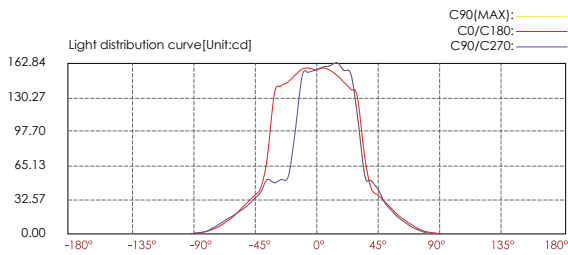

OPERATING TEMPERATURE

-20°C-40°C

POWER CABLE

Outside of luminaire
110-277V H05RN-F 3×1.0mm², L=0.3m

REGULAR PAINTING COLOR

DIAGRAM OF INSTRUCTION

sales@gordonbullarda.com
www.bullardoutdoor.com
1-877-964-4646

991 South Gull Lake Dr
Richland, MI 49083
USA

BEAM DEMO

PHOTOMETRIC

Lux distance curve

	Illuminance at a distance		Beam width	
	Center beam LUX	Beam width V	H	
2m	39.01 LUX	1.8m	2.8m	
4m	9.75 LUX	3.7m	5.6m	
6m	4.33 LUX	5.5m	8.5m	
8m	2.44 LUX	7.3m	11.3m	
10m	1.56 LUX	9.2m	14.1m	
12m	1.08 LUX	11.0m	16.9m	