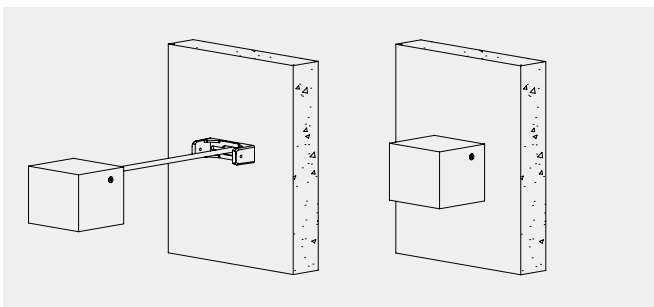

OPERATING TEMPERATURE

-20°C-40°C

POWER CABLE

Outside of luminaire
110-277V H05RN-F 3×1.0mm², L=0.3m

REGULAR PAINTING COLOR

DIAGRAM OF INSTRUCTION

sales@gordonbullarda.com
www.bullardoutdoor.com
1-877-964-4646

991 South Gull Lake Dr
Richland, MI 49083
USA

BEAM DEMO

PHOTOMETRIC

Lux distance curve

	Illuminance at a distance		Beam width	
	Center beam LUX	Beam width V	H	
2m	39.01 LUX	1.8m	2.8m	
4m	9.75 LUX	3.7m	5.6m	
6m	4.33 LUX	5.5m	8.5m	
8m	2.44 LUX	7.3m	11.3m	
10m	1.56 LUX	9.2m	14.1m	
12m	1.08 LUX	11.0m	16.9m	