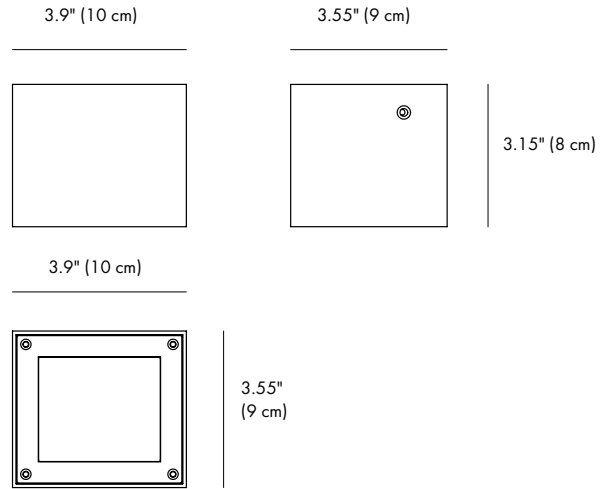

CODE: BO-D7AA0137-WL

LIGHT SOURCE:

1 × 3W NICHIA

SELECTED DEGREE(°):

120°

INPUT VOLTAGE:

110-277V

OPERATING CURRENT:

26 mA

CONSUMPTION:

5.4W

LUMINANCE:

155

IK:

05

HOUSING

12# Die-casting aluminum finishing or powder painting
T=60-80µm. Adhesion of ISO class 1/ASTM class 4B
UVstop & Fireproof PC T=6mm

LIGHT WINDOW

GASKET

Tooling shaped seal

DRIVER

Main voltage 100V-240V driver inside builded

OPERATING TEMPERATURE

-20°C-40°C

POWER CABLE

Outside of luminaire
110-277V H05RN-F 3×1.0mm², L=0.3m