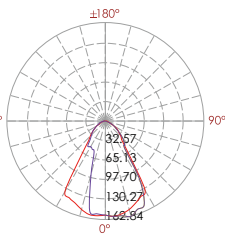

OPERATING TEMPERATURE

-20°C-40°C

POWER CABLE

Outside of luminaire
110-277V H05RN-F 3×1.0mm², L=0.3m

REGULAR PAINTING COLOR

DIAGRAM OF INSTRUCTION

sales@gordonbullarda.com
www.bullardoutdoor.com
1-877-964-4646

991 South Gull Lake Dr
Richland, MI 49083
USA

BEAM DEMO

PHOTOMETRIC

Lux distance curve

	Illuminance at a distance		Beam width	
	Center beam LUX	Beam width V	H	
2m	39.01 LUX	1.8m	2.8m	
4m	9.75 LUX	3.7m	5.6m	
6m	4.33 LUX	5.5m	8.5m	
8m	2.44 LUX	7.3m	11.3m	
10m	1.56 LUX	9.2m	14.1m	
12m	1.08 LUX	11.0m	16.9m	