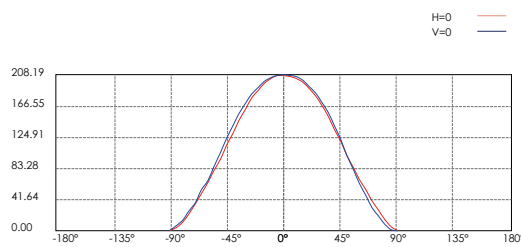

REGULAR PAINTING COLOR

Basic Dark Grey KAP 7037

Secondary Silver Grey KAP 9022

Sanded Black RAL 9005

DIAGRAM OF INSTRUCTION

PHOTOMETRIC

Center Beam LUX

Height (m)	Center Beam LUX	Beam Width (V)	Beam Width (H)
2m	51.63 LUX	4.5m	4.7m
4m	12.91 LUX	9.0m	9.4m
6m	5.74 LUX	13.5m	14.1m
8m	3.23 LUX	18.0m	18.9m
10m	2.07 LUX	22.5m	23.6m
12m	1.43 LUX	27.0m	28.3m

Vert.Spread:96.9 Horiz.Spread:99.4

Center Beam LUX

Height (m)	Center Beam LUX	Beam Width (V)	Beam Width (H)
2m	82.99 LUX	4.8m	4.8m
4m	20.75 LUX	9.6m	9.5m
6m	9.22 LUX	14.4m	14.3m
8m	5.19 LUX	19.2m	19.0m
10m	3.32 LUX	24.0m	23.8m
12m	2.31 LUX	28.8m	28.5m