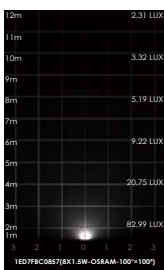

REGULAR PAINTING COLOR

Basic Dark Grey KAP 7037

Secondary Silver Grey KAP 9022

Sanded Black RAL 9005

DIAGRAM OF INSTRUCTION

PHOTOMETRIC

Center Beam LUX

Height (m)	Center Beam LUX	Beam Width (V)	Beam Width (H)
2m	51.63 LUX	4.5m	4.7m
4m	12.91 LUX	9.0m	9.4m
6m	5.74 LUX	13.5m	14.1m
8m	3.23 LUX	18.0m	18.9m
10m	2.07 LUX	22.5m	23.6m
12m	1.43 LUX	27.0m	28.3m

Vert.Spread:96.9 Horiz.Spread:99.4

Center Beam LUX

Height (m)	Center Beam LUX	Beam Width (V)	Beam Width (H)
2m	82.99 LUX	4.8m	4.8m
4m	20.75 LUX	9.6m	9.5m
6m	9.22 LUX	14.4m	14.3m
8m	5.19 LUX	19.2m	19.0m
10m	3.32 LUX	24.0m	23.8m
12m	2.31 LUX	28.8m	28.5m