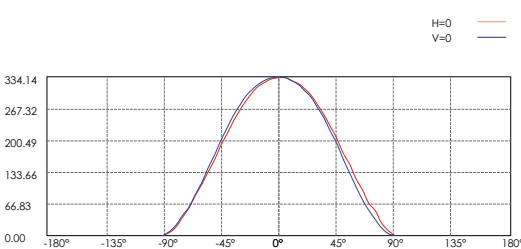

REGULAR PAINTING COLOR

Basic Dark Grey KAP 7037

Secondary Silver Grey KAP 9022

Sanded Black RAL 9005

DIAGRAM OF INSTRUCTION

PHOTOMETRIC

Center Beam LUX

Height (m)	Center Beam LUX	Beam Width (V)	Beam Width (H)
2m	51.63 LUX	4.5m	4.7m
4m	12.91 LUX	9.0m	9.4m
6m	5.74 LUX	13.5m	14.1m
8m	3.23 LUX	18.0m	18.9m
10m	2.07 LUX	22.5m	23.6m
12m	1.43 LUX	27.0m	28.3m

Vert.Spread:96.9 Horiz.Spread:99.4

Center Beam LUX

Height (m)	Center Beam LUX	Beam Width (V)	Beam Width (H)
2m	82.99 LUX	4.8m	4.8m
4m	20.75 LUX	9.6m	9.5m
6m	9.22 LUX	14.4m	14.3m
8m	5.19 LUX	19.2m	19.0m
10m	3.32 LUX	24.0m	23.8m
12m	2.31 LUX	28.8m	28.5m