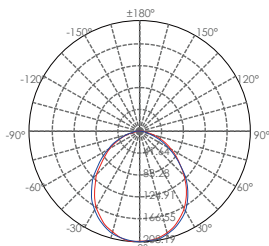

REGULAR PAINTING COLOR

Basic Dark Grey KAP 7037

Secondary Silver Grey KAP 9022

Sanded Black RAL 9005

DIAGRAM OF INSTRUCTION

PHOTOMETRIC

Center Beam LUX

Height (m)	Center Beam LUX	Beam Width (V)	Beam Width (H)
2m	51.63 LUX	4.5m	4.7m
4m	12.91 LUX	9.0m	9.4m
6m	5.74 LUX	13.5m	14.1m
8m	3.23 LUX	18.0m	18.9m
10m	2.07 LUX	22.5m	23.6m
12m	1.43 LUX	27.0m	28.3m

Vert.Spread:96.9 Horiz.Spread:99.4

Center Beam LUX

Height (m)	Center Beam LUX	Beam Width (V)	Beam Width (H)
2m	82.99 LUX	4.8m	4.8m
4m	20.75 LUX	9.6m	9.5m
6m	9.22 LUX	14.4m	14.3m
8m	5.19 LUX	19.2m	19.0m
10m	3.32 LUX	24.0m	23.8m
12m	2.31 LUX	28.8m	28.5m