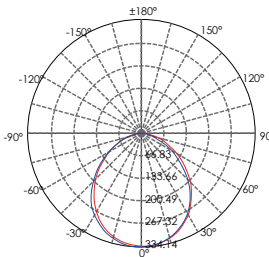

REGULAR PAINTING COLOR

Basic Dark Grey KAP 7037

Secondary Silver Grey KAP 9022

Sanded Black RAL 9005

DIAGRAM OF INSTRUCTION

PHOTOMETRIC

Center Beam LUX

Height (m)	Center Beam LUX	Beam Width (V)	Beam Width (H)
2m	51.63 LUX	4.5m	4.7m
4m	12.91 LUX	9.0m	9.4m
6m	5.74 LUX	13.5m	14.1m
8m	3.23 LUX	18.0m	18.9m
10m	2.07 LUX	22.5m	23.6m
12m	1.43 LUX	27.0m	28.3m

Vert.Spread:96.9 Horiz.Spread:99.4

Center Beam LUX

Height (m)	Center Beam LUX	Beam Width (V)	Beam Width (H)
2m	82.99 LUX	4.8m	4.8m
4m	20.75 LUX	9.6m	9.5m
6m	9.22 LUX	14.4m	14.3m
8m	5.19 LUX	19.2m	19.0m
10m	3.32 LUX	24.0m	23.8m
12m	2.31 LUX	28.8m	28.5m