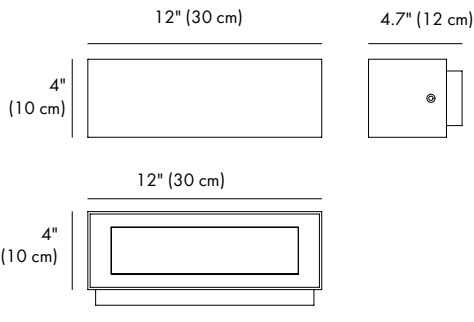

CODE: BO-2ED7EBC1057-WL

CODE: BO-2ED7FBC1657-WL

**CODE:**

BO-2ED7EBC1057-WL

**LIGHT SOURCE:**

10 x 1.5W

**SELECTED DEGREE:**

97° x 99°

Lux distance Curve

Height (m)	Illuminance at a Distance	
	Center Beam LUX	Beam Width (V x H)
2m	51.63 LUX	4.5m x 4.7m
4m	12.91 LUX	9.0m x 9.4m
6m	5.74 LUX	13.5m x 14.1m
8m	3.23 LUX	18.0m x 18.9m
10m	2.07 LUX	22.5m x 23.6m
12m	1.43 LUX	27.0m x 28.3m

Vert.Spread:96.9 Horiz.Spread:99.4

Lux distance Curve

Height (m)	Illuminance at a Distance	
	Center Beam LUX	Beam Width (V x H)
2m	82.99 LUX	4.8m x 4.8m
4m	20.75 LUX	9.6m x 9.5m
6m	9.22 LUX	14.4m x 14.3m
8m	5.19 LUX	19.2m x 19.0m
10m	3.32 LUX	24.0m x 23.8m
12m	2.31 LUX	28.8m x 28.5m