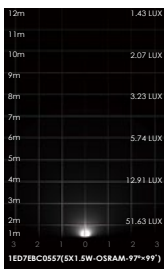

**Basic** Dark Grey KAP 7037

**Secondary** Silver Grey KAP 9022

Sanded Black RAL 9005

**DIAGRAM OF INSTRUCTION**

**DIAGRAM OF INSTRUCTION**

BO-2ED7EBC1057-WL

BO-2ED7FBC1657-WL

**PHOTOMETRIC**