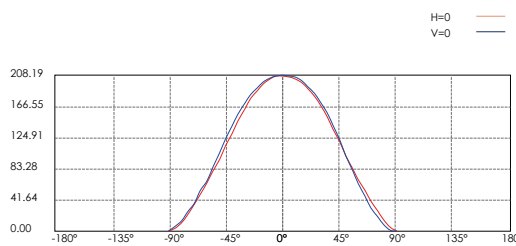

Lux distance Curve

Height (m)	Illuminance at a Distance	
	Center Beam LUX	Beam Width (V x H)
2m	51.63 LUX	4.5m x 4.7m
4m	12.91 LUX	9.0m x 9.4m
6m	5.74 LUX	13.5m x 14.1m
8m	3.23 LUX	18.0m x 18.9m
10m	2.07 LUX	22.5m x 23.6m
12m	1.43 LUX	27.0m x 28.3m

Vert.Spread:96.9 Horiz.Spread:99.4

Lux distance Curve

Height (m)	Illuminance at a Distance	
	Center Beam LUX	Beam Width (V x H)
2m	82.99 LUX	4.8m x 4.8m
4m	20.75 LUX	9.6m x 9.5m
6m	9.22 LUX	14.4m x 14.3m
8m	5.19 LUX	19.2m x 19.0m
10m	3.32 LUX	24.0m x 23.8m
12m	2.31 LUX	28.8m x 28.5m