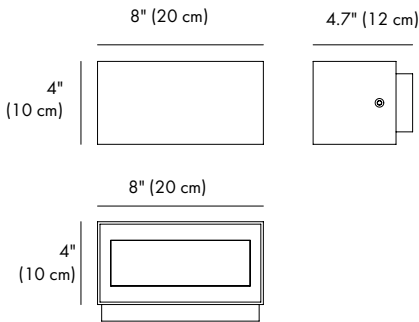

CODE: BO-2ED7EBC1057-WL

CODE: BO-2ED7FBC1657-WL

**CODE:**

BO-2ED7EBC1057-WL

**LIGHT SOURCE:**

10 x 1.5W

**SELECTED DEGREE:**

97° x 99°

**IK:**

02

**CODE:**

BO-2ED7FBC1657-WL

**LIGHT SOURCE:**

16 x 1.5W

**SELECTED DEGREE:**

100° x 100°

Lux distance Curve

Height (m)	Illuminance at a Distance	
	Center Beam LUX	Beam Width (V x H)
2m	51.63 LUX	4.5m x 4.7m
4m	12.91 LUX	9.0m x 9.4m
6m	5.74 LUX	13.5m x 14.1m
8m	3.23 LUX	18.0m x 18.9m
10m	2.07 LUX	22.5m x 23.6m
12m	1.43 LUX	27.0m x 28.3m

Vert.Spread:96.9 Horiz.Spread:99.4

Lux distance Curve

Height (m)	Illuminance at a Distance	
	Center Beam LUX	Beam Width (V x H)
2m	82.99 LUX	4.8m x 4.8m
4m	20.75 LUX	9.6m x 9.5m
6m	9.22 LUX	14.4m x 14.3m
8m	5.19 LUX	19.2m x 19.0m
10m	3.32 LUX	24.0m x 23.8m
12m	2.31 LUX	28.8m x 28.5m