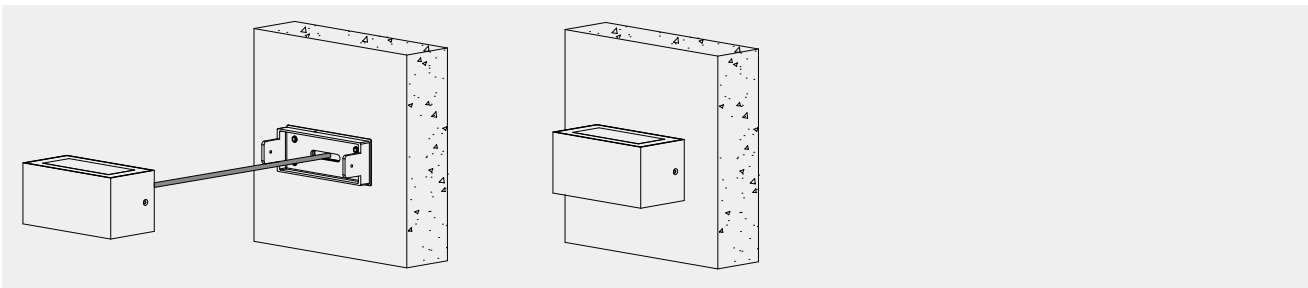

LIGHTING INFORMATION

HOUSING 12# Die-casting aluminum finishing or powder painting
T=60-80µm.Adhesion of ISO class 1/ASTM class 4B

GLASS T=3mm

GASKET Tooling shaped seal

LED OSRAM

DRIVER Driver inside builded

OPERATING TEMPERATURE -20°C-40°C

POWER CABLE Outside of luminaire
110-277V: H05RN-F 3×1.0mm², L=0.3m

DIMMING SUPPORT Triac PWM Available
1-10V Dali Customized

REGULAR PAINTING COLOR

Basic Dark Grey KAP 7037

Secondary Silver Grey KAP 9022

Sanded Black RAL 9005

DIAGRAM OF INSTRUCTION