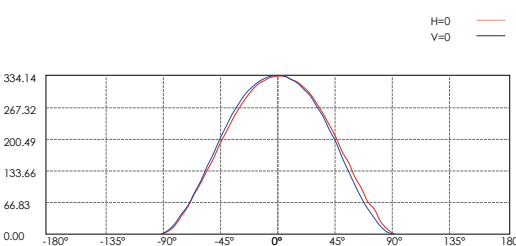

Lux distance Curve

Height (m)	Illuminance at a Distance	
	Center Beam LUX	Beam Width (V x H)
2m	51.63 LUX	4.5m x 4.7m
4m	12.91 LUX	9.0m x 9.4m
6m	5.74 LUX	13.5m x 14.1m
8m	3.23 LUX	18.0m x 18.9m
10m	2.07 LUX	22.5m x 23.6m
12m	1.43 LUX	27.0m x 28.3m

Vert.Spread:96.9 Horiz.Spread:99.4

Lux distance Curve

Height (m)	Illuminance at a Distance	
	Center Beam LUX	Beam Width (V x H)
2m	82.99 LUX	4.8m x 4.8m
4m	20.75 LUX	9.6m x 9.5m
6m	9.22 LUX	14.4m x 14.3m
8m	5.19 LUX	19.2m x 19.0m
10m	3.32 LUX	24.0m x 23.8m
12m	2.31 LUX	28.8m x 28.5m