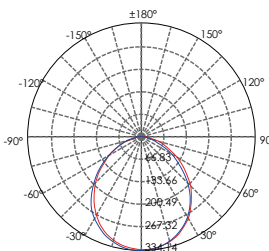

Lux distance Curve

Height (m)	Illuminance at a Distance	
	Center Beam LUX	Beam Width (V x H)
2m	51.63 LUX	4.5m x 4.7m
4m	12.91 LUX	9.0m x 9.4m
6m	5.74 LUX	13.5m x 14.1m
8m	3.23 LUX	18.0m x 18.9m
10m	2.07 LUX	22.5m x 23.6m
12m	1.43 LUX	27.0m x 28.3m

Vert.Spread:96.9 Horiz.Spread:99.4

Lux distance Curve

Height (m)	Illuminance at a Distance	
	Center Beam LUX	Beam Width (V x H)
2m	82.99 LUX	4.8m x 4.8m
4m	20.75 LUX	9.6m x 9.5m
6m	9.22 LUX	14.4m x 14.3m
8m	5.19 LUX	19.2m x 19.0m
10m	3.32 LUX	24.0m x 23.8m
12m	2.31 LUX	28.8m x 28.5m