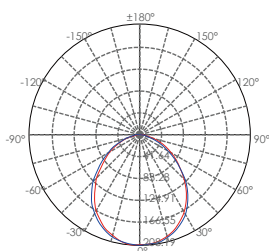

Lux distance Curve

Height (m)	Illuminance at a Distance	
	Center Beam LUX	Beam Width (V x H)
2m	51.63 LUX	4.5m x 4.7m
4m	12.91 LUX	9.0m x 9.4m
6m	5.74 LUX	13.5m x 14.1m
8m	3.23 LUX	18.0m x 18.9m
10m	2.07 LUX	22.5m x 23.6m
12m	1.43 LUX	27.0m x 28.3m

Vert.Spread:96.9 Horiz.Spread:99.4

Lux distance Curve

Height (m)	Illuminance at a Distance	
	Center Beam LUX	Beam Width (V x H)
2m	82.99 LUX	4.8m x 4.8m
4m	20.75 LUX	9.6m x 9.5m
6m	9.22 LUX	14.4m x 14.3m
8m	5.19 LUX	19.2m x 19.0m
10m	3.32 LUX	24.0m x 23.8m
12m	2.31 LUX	28.8m x 28.5m