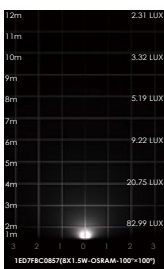

Lux distance Curve

Height (m)	Illuminance at a Distance	
	Center Beam LUX	Beam Width (V x H)
2m	82.99 LUX	4.8m x 4.8m
4m	20.75 LUX	9.6m x 9.5m
6m	9.22 LUX	14.4m x 14.3m
8m	5.19 LUX	19.2m x 19.0m
10m	3.32 LUX	24.0m x 23.8m
12m	2.31 LUX	28.8m x 28.5m

Vert.Spread:100.5 Horiz.Spread:99.9

sales@gordonbullarda.com
www.bullardoutdoor.com
1-877-964-4646

991 South Gull Lake Dr
Richland, MI 49083
USA