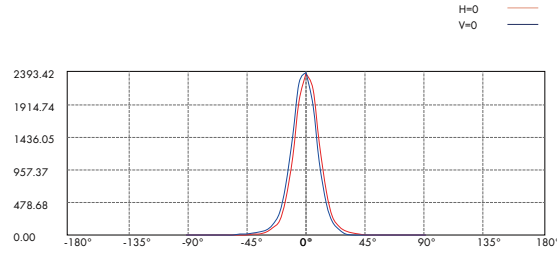

sales@gordonbullard.com
www.bullardoutdoor.com

991 South Gull Lake Dr
Richland, MI 49083
USA

1-877-964-4646

PHOTOMETRIC

Lux distance Curve

Distance	Illuminance at a Distance	
	Center Beam LUX	Beam Width V x H
2m	592.38 LUX	0.7m 0.7m
4m	148.10 LUX	1.5m 1.5m
6m	65.82 LUX	2.2m 2.2m
8m	37.02 LUX	3.0m 3.0m
10m	23.70 LUX	3.7m 3.7m
12m	16.46 LUX	4.4m 4.5m