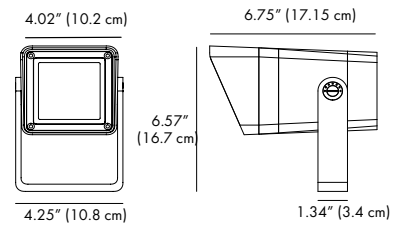

MEDIUM (M)

LIGHT SOURCE:

4×4W

LENS:

FB11B4

SELECTED DEGREE:

20°

INPUT VOLTAGE:

110-277V

OPERATION CURRENT:

78 mA

CONSUMPTION:

17.4 W

LUMINANCE:

1227 lm

sales@gordonbullard.com

www.bullardoutdoor.com

1-877-964-4646

991 South Gull Lake Dr

Richland, MI 49083

USA