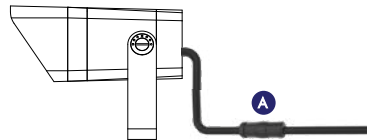

6. WATER PROOF SOLUTION (optional):

-B IP67 Jiffy quick plug/socket connector (Option)

A IP-67 connector is as an optional assembly and ensures that water vapor will not enter into luminaires directly.