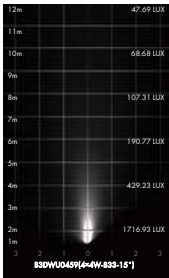

sales@gordonbullard.com
www.bullardoutdoor.com

991 South Gull Lake Dr
Richland, MI 49083
USA

1-877-964-4646

PHOTOMETRIC

Lux distance Curve

Distance	Illuminance at a Distance	
	Center Beam LUX	Beam Width V x H
2m	592.38 LUX	0.7m 0.7m
4m	148.10 LUX	1.5m 1.5m
6m	65.82 LUX	2.2m 2.2m
8m	37.02 LUX	3.0m 3.0m
10m	23.70 LUX	3.7m 3.7m
12m	16.46 LUX	4.4m 4.5m

Vert.Spread:20.9 Horiz.Spread:21.2

Lux distance Curve

Distance	Illuminance at a Distance	
	Center Beam LUX	Beam Width V x H
2m	1716.93 LUX	0.7m 0.7m
4m	429.23 LUX	1.3m 1.3m
6m	190.77 LUX	2.0m 2.0m
8m	107.31 LUX	2.7m 2.7m
10m	68.68 LUX	3.4m 3.3m
12m	47.69 LUX	4.0m 4.0m