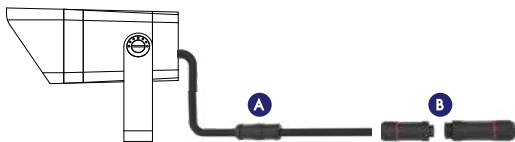

WATER PROOF SOLUTION

- **A Water-Stopper (Included)**
  A IP-66 water-stopper is added in the end of luminaires as standard assembly which is also an important system for water resistance.
- **B IP67 Jiffy quick plug/socket connector (Option)**
  A IP-67 connector is as an optional assembly and ensures that water vapor will not enter into luminaires directly.

sales@gordonbullard.com
www.bullardoutdoor.com

991 South Gull Lake Dr
Richland, MI 49083
USA

1-877-964-4646