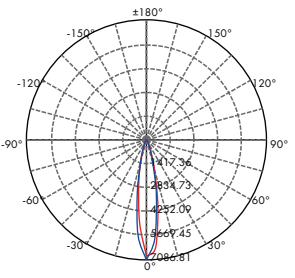

sales@gordonbullard.com
www.bullardoutdoor.com

991 South Gull Lake Dr
Richland, MI 49083
USA

1-877-964-4646

PHOTOMETRIC

Lux distance Curve

Distance	Illuminance at a Distance	
	Center Beam LUX	Beam Width V x H
2m	592.38 LUX	0.7m 0.7m
4m	148.10 LUX	1.5m 1.5m
6m	65.82 LUX	2.2m 2.2m
8m	37.02 LUX	3.0m 3.0m
10m	23.70 LUX	3.7m 3.7m
12m	16.46 LUX	4.4m 4.5m

Vert.Spread:20.9 Horiz.Spread:21.2

Lux distance Curve

Distance	Illuminance at a Distance	
	Center Beam LUX	Beam Width V x H
2m	1716.93 LUX	0.7m 0.7m
4m	429.23 LUX	1.3m 1.3m
6m	190.77 LUX	2.0m 2.0m
8m	107.31 LUX	2.7m 2.7m
10m	68.68 LUX	3.4m 3.3m
12m	47.69 LUX	4.0m 4.0m