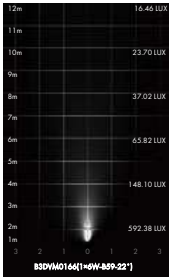

sales@gordonbullard.com
www.bullardoutdoor.com

991 South Gull Lake Dr
Richland, MI 49083
USA

1-877-964-4646

PHOTOMETRIC

Lux distance Curve

Distance	Illuminance at a Distance	
	Center Beam LUX	Beam Width V x H
2m	592.38 LUX	0.7m 0.7m
4m	148.10 LUX	1.5m 1.5m
6m	65.82 LUX	2.2m 2.2m
8m	37.02 LUX	3.0m 3.0m
10m	23.70 LUX	3.7m 3.7m
12m	16.46 LUX	4.4m 4.5m