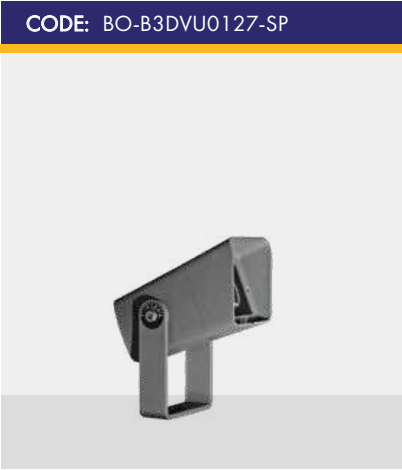

Vert.Spread:19.1 Horiz.Spread:18.8

sales@gordonbullard.com
www.bullardoutdoor.com
1-877-964-4646

991 South Gull Lake Dr
Richland, MI 49083
USA

HOW TO ORDER:

CODE:

SMALL (S)

MEDIUM (M)

EXAMPLE: