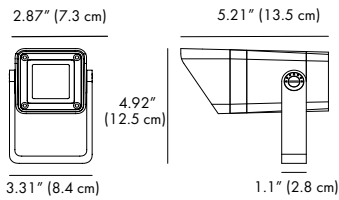

CODE: BO-B3DVU0127-SP

SMALL (S)

LIGHT SOURCE:

1×8W

LENS:

B71

SELECTED DEGREE:

24°