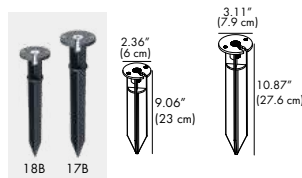

3. SPIKE (OPTIONAL):

STAINLESS STEEL:

-12B
-13B

I'D	Fitted Item
12B	BO-B3DVU0127-SP
13B	BO-B3DWU0460-SP

PC/ABS alloys:

-18B
-17B

I'D	Fitted Item
18B	BO-B3DVU0127-SP
17B	BO-B3DWU0460-SP

HOW TO ORDER: