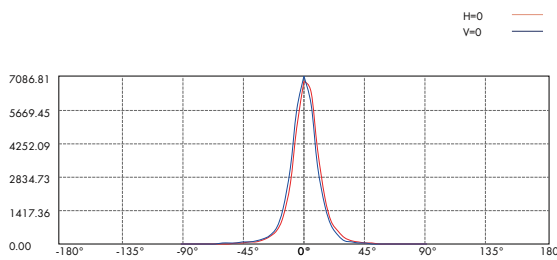

sales@gordonbullard.com
www.bullardoutdoor.com

991 South Gull Lake Dr
Richland, MI 49083
USA

1-877-964-4646

PHOTOMETRIC

Lux distance Curve

Distance	Illuminance at a Distance	
	Center Beam LUX	Beam Width V x H
2m	592.38 LUX	0.7m 0.7m
4m	148.10 LUX	1.5m 1.5m
6m	65.82 LUX	2.2m 2.2m
8m	37.02 LUX	3.0m 3.0m
10m	23.70 LUX	3.7m 3.7m
12m	16.46 LUX	4.4m 4.5m

Vert.Spread:20.9 Horiz.Spread:21.2

Lux distance Curve

Distance	Illuminance at a Distance	
	Center Beam LUX	Beam Width V x H
2m	1716.93 LUX	0.7m 0.7m
4m	429.23 LUX	1.3m 1.3m
6m	190.77 LUX	2.0m 2.0m
8m	107.31 LUX	2.7m 2.7m
10m	68.68 LUX	3.4m 3.3m
12m	47.69 LUX	4.0m 4.0m