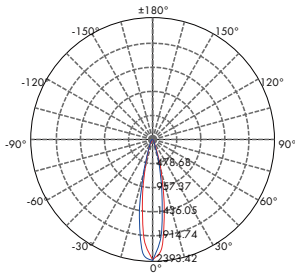

sales@gordonbullard.com
www.bullardoutdoor.com

991 South Gull Lake Dr
Richland, MI 49083
USA

1-877-964-4646

PHOTOMETRIC

Lux distance Curve

Distance	Illuminance at a Distance	
	Center Beam LUX	Beam Width V x H
2m	592.38 LUX	0.7m 0.7m
4m	148.10 LUX	1.5m 1.5m
6m	65.82 LUX	2.2m 2.2m
8m	37.02 LUX	3.0m 3.0m
10m	23.70 LUX	3.7m 3.7m
12m	16.46 LUX	4.4m 4.5m

Vert.Spread:20.9 Horiz.Spread:21.2

Lux distance Curve

Distance	Illuminance at a Distance	
	Center Beam LUX	Beam Width V x H
2m	1716.93 LUX	0.7m 0.7m
4m	429.23 LUX	1.3m 1.3m
6m	190.77 LUX	2.0m 2.0m
8m	107.31 LUX	2.7m 2.7m
10m	68.68 LUX	3.4m 3.3m
12m	47.69 LUX	4.0m 4.0m