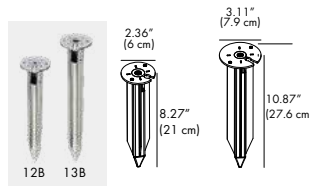

3. SPIKE (OPTIONAL):

STAINLESS STEEL:

-12B
-13B