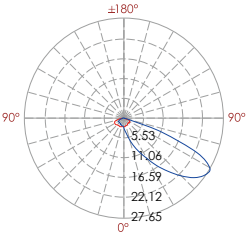

Lux distance cure

	Center beam LUX	Beam width	
		V	H
2m	0.56 LUX	1.7m	1.4m
4m	0.14 LUX	3.5m	2.7m
6m	0.06 LUX	5.2m	4.1m
8m	0.04 LUX	6.9m	5.4m
10m	0.02 LUX	8.7m	6.8m
12m	0.02 LUX	10.4m	8.1m

Vert.Spread: 47.0 Horiz.Spread: 37.4