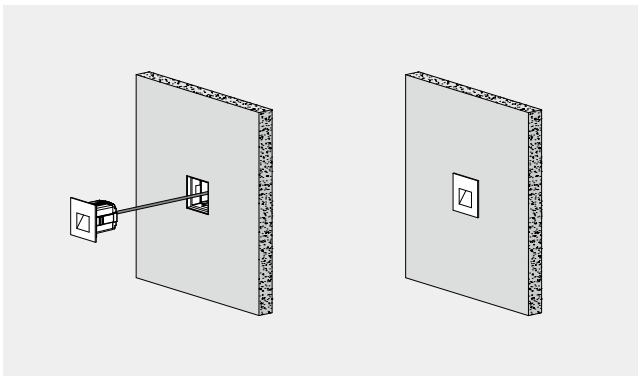

LUMINANCE:

CW=25 | WW=22

IK:

10

LIGHTING INFORMATION

FRONT COVER	12# Die-casting aluminum powder coated. T=60-80µm. Adhesion of ISO class 1/ASTM class 4B
HOUSING	12# Die-casting aluminum powder coated. T=60-80µm. Adhesion of ISO class 1/ASTM class 4B
LIGHT WINDOW	UVstop & Fireproof PC
CABLE GLAND	IP67 Copper and nicked coated
GASKET	Molding shaped silicone seal
RECESSED SLEEVE	Stainless steel 178#
LED DRIVER	Constant Voltage Input, Constant Current Output
OPERATING TEMPERATURE	-20 °C~40 °C
POWER CABLE	Outside of luminaire H05RN-F 3×1.0mm², L=0.5m(120V/240V)
LED	SMD3030
IP	IP65
DIMMING SUPPORT	Triac PWM Available 1-10V Dali Customized

REGULAR PAINTING COLOR

Basic	Secondary	
 Dark Grey KAP 7037	 Silver Grey KAP 9022	 Sanded Black RAL 9005

RECESSED SLEEVE (Included)

178#

Stainless steel

DIAGRAM OF INSTRUCTION

FEATURES

- Front cover without screws