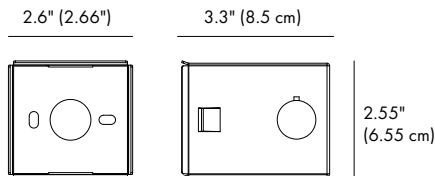

LIGHTING INFORMATION

FRONT COVER	12# Die-casting aluminum powder coated. T=60-80µm. Adhesion of ISO class 1/ASTM class 4B
HOUSING	12# Die-casting aluminum powder coated. T=60-80µm. Adhesion of ISO class 1/ASTM class 4B
LIGHT WINDOW	UVstop & Fireproof PC
CABLE GLAND	IP67 Copper and nicked coated
GASKET	Molding shaped silicone seal
RECESSED SLEEVE	Stainless steel 178#
LED DRIVER	Constant Voltage Input, Constant Current Output
OPERATING TEMPERATURE	-20 °C~40 °C
POWER CABLE	Outside of luminaire H05RN-F 3×1.0mm², L=0.5m(120V/240V)
LED	SMD3030
IP	IP65
DIMMING SUPPORT	Triac PWM Available 1-10V Dali Customized

REGULAR PAINTING COLOR

Basic	Secondary	
Dark Grey KAP 7037	Silver Grey KAP 9022	Sanded Black RAL 9005

RECESSED SLEEVE (Included)

178#

Stainless steel

DIAGRAM OF INSTRUCTION

FEATURES

- Front cover without screws

- Use the high-strength clips for installation and fixation. (please refer remark 1)

sales@gordonbullarda.com

www.bullardoutdoor.com

1-877-964-4646

991 South Gull Lake Dr

Richland, MI 49083

USA