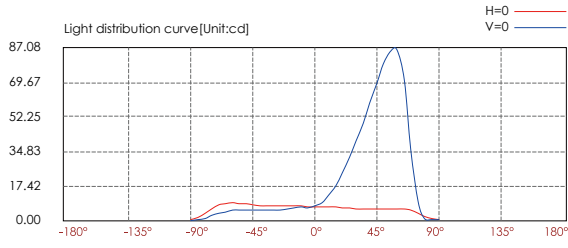

Lux distance cure

	Center beam LUX	Beam width	
		V	H
2m	0.56 LUX	1.7m	1.4m
4m	0.14 LUX	3.5m	2.7m
6m	0.06 LUX	5.2m	4.1m
8m	0.04 LUX	6.9m	5.4m
10m	0.02 LUX	8.7m	6.8m
12m	0.02 LUX	10.4m	8.1m

Vert.Spread: 47.0 Horiz.Spread: 37.4