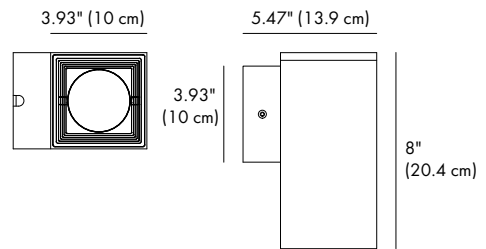

LIGHT SOURCE:

1×18W COB NICHIA

REFLECTOR:

R17

SELECTED DEGREE:

18°

INPUT VOLTAGE:

110-277V

OPERATION CURRENT:

90 mA

CONSUMPTION:

20 W

LUMINANCE:

1840 lm

CRI:

90

IK:

05

sales@gordonbullard.com

www.bullardoutdoor.com

1-877-964-4646

991 South Gull Lake Dr

Richland, MI 49083

USA