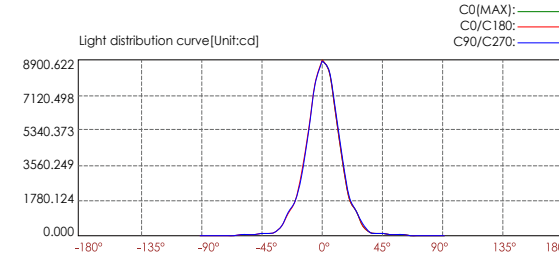

sales@gordonbullard.com

www.bullardoutdoor.com

1-877-964-4646

991 South Gull Lake Dr

Richland, MI 49083

USA

PHOTOMETRIC

Lux distance curve

	Illuminance at a distance		Beam width	
	Center beam LUX	H	V	H
2m	463.34 LUX	0.8m	0.8m	
4m	115.84 LUX	1.6m	1.6m	
6m	51.48 LUX	2.3m	2.4m	
8m	28.96 LUX	3.1m	3.2m	
10m	18.53 LUX	3.9m	4.0m	
12m	12.87 LUX	4.7m	4.8m	

Vert.Spread:22.4 Horiz.Spread:22.1

Lux distance curve

	Illuminance at a distance		Beam width	
	Center beam LUX	H	V	H
2m	2225.16 LUX	0.7m	0.7m	
4m	554.29 LUX	1.4m	1.4m	
6m	247.24 LUX	2.1m	2.1m	
8m	139.07 LUX	2.9m	2.8m	
10m	89.01 LUX	3.6m	3.5m	
12m	61.81 LUX	4.3m	4.2m	