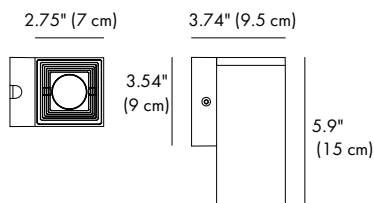

CODE: BO-R7VE0126-WL

LIGHT SOURCE:

1×6W COB NICHIA

REFLECTOR:

R7

SELECTED DEGREE:

24°

INPUT VOLTAGE:

110-277V

OPERATION CURRENT:

36 mA

CONSUMPTION:

6.9 W

LUMINANCE:

510 lm

CRI:

90

IK:

04

CODE: BO-R7WE0170-WL

LIGHT SOURCE:

1×18W COB NICHIA

REFLECTOR:

R17

SELECTED DEGREE:

18°

INPUT VOLTAGE:

110-277V

OPERATION CURRENT:

90 mA

CONSUMPTION:

20 W

LUMINANCE:

1840 lm

CRI:

90

IK:

05

sales@gordonbullard.com

www.bullardoutdoor.com

1-877-964-4646

991 South Gull Lake Dr

Richland, MI 49083

USA