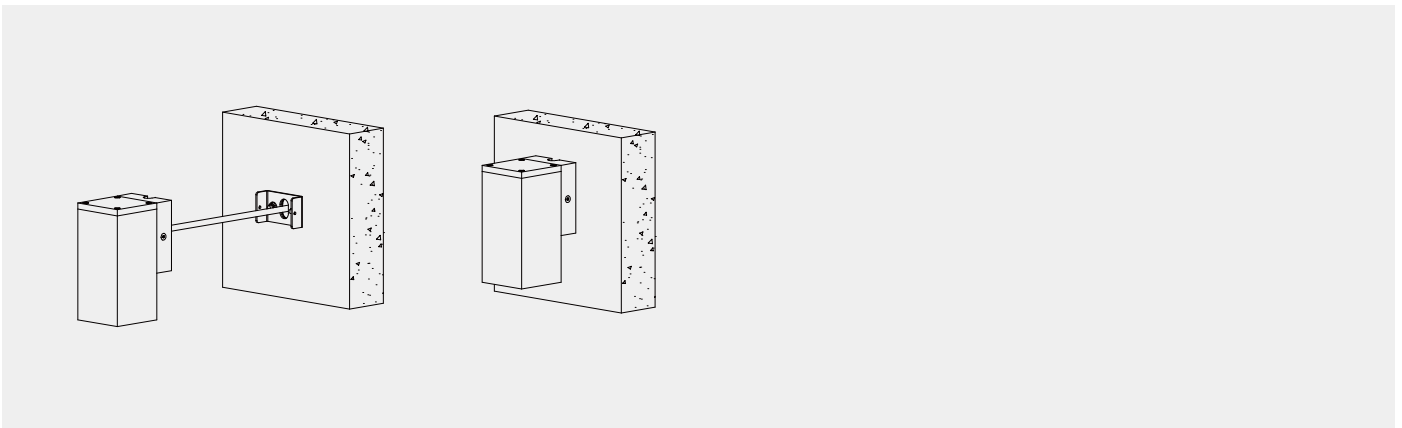

REGULAR PAINTING COLOR

Basic	Secondary
 Dark Grey KAP 7037	 Silver Grey KAP 9022
	 Sanded Black RAL 9005

OPTICS

Referenced Degree(°)θ1/2

	R7	18°	24°	32°
	R17	12°	18°	32°

DIAGRAM OF INSTRUCTION

FEATURES

BEAM DEMO