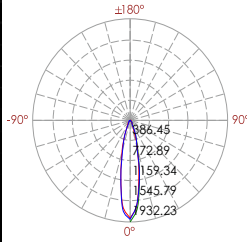

REGULAR PAINTING COLOR

Basic	Secondary
 Dark Grey KAP 7037	 Silver Grey KAP 9022
	 Sanded Black RAL 9005

OPTICS

Referenced Degree(°)θ1/2

	R7	18°	24°	32°
	R17	12°	18°	32°

DIAGRAM OF INSTRUCTION

FEATURES

BEAM DEMO

sales@gordonbullard.com

www.bullardoutdoor.com

1-877-964-4646

991 South Gull Lake Dr

Richland, MI 49083

USA

PHOTOMETRIC

Lux distance curve

	Illuminance at a distance		Beam width	
	Center beam LUX	H	V	H
2m	463.34 LUX	0.8m	0.8m	
4m	115.84 LUX	1.6m	1.6m	
6m	51.48 LUX	2.3m	2.4m	
8m	28.96 LUX	3.1m	3.2m	
10m	18.53 LUX	3.9m	4.0m	
12m	12.87 LUX	4.7m	4.8m	

Vert.Spread:22.4 Horiz.Spread:22.1

Lux distance curve

	Illuminance at a distance		Beam width	
	Center beam LUX	H	V	H
2m	2225.16 LUX	0.7m	0.7m	
4m	554.29 LUX	1.4m	1.4m	
6m	247.24 LUX	2.1m	2.1m	
8m	139.07 LUX	2.9m	2.8m	
10m	89.01 LUX	3.6m	3.5m	
12m	61.81 LUX	4.3m	4.2m	