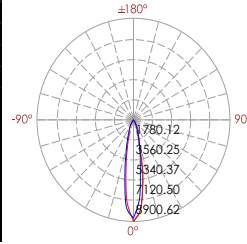

sales@gordonbullard.com

www.bullardoutdoor.com

1-877-964-4646

991 South Gull Lake Dr

Richland, MI 49083

USA

PHOTOMETRIC

Lux distance curve

	Illuminance at a distance		Beam width	
	Center beam LUX	H	V	H
2m	463.34 LUX	0.8m	0.8m	
4m	115.84 LUX	1.6m	1.6m	
6m	51.48 LUX	2.3m	2.4m	
8m	28.96 LUX	3.1m	3.2m	
10m	18.53 LUX	3.9m	4.0m	
12m	12.87 LUX	4.7m	4.8m	

Vert.Spread:22.4 Horiz.Spread:22.1

Lux distance curve

	Illuminance at a distance		Beam width	
	Center beam LUX	H	V	H
2m	2225.16 LUX	0.7m	0.7m	
4m	554.29 LUX	1.4m	1.4m	
6m	247.24 LUX	2.1m	2.1m	
8m	139.07 LUX	2.9m	2.8m	
10m	89.01 LUX	3.6m	3.5m	
12m	61.81 LUX	4.3m	4.2m	