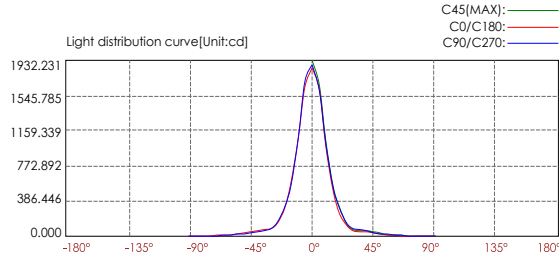

sales@gordonbullard.com

www.bullardoutdoor.com

1-877-964-4646

991 South Gull Lake Dr

Richland, MI 49083

USA

PHOTOMETRIC

Lux distance curve

	Illuminance at a distance		Beam width	
	Center beam LUX	H	V	H
2m	463.34 LUX	0.8m	0.8m	
4m	115.84 LUX	1.6m	1.6m	
6m	51.48 LUX	2.3m	2.4m	
8m	28.96 LUX	3.1m	3.2m	
10m	18.53 LUX	3.9m	4.0m	
12m	12.87 LUX	4.7m	4.8m	

Vert.Spread:22.4 Horiz.Spread:22.1

Lux distance curve

	Illuminance at a distance		Beam width	
	Center beam LUX	H	V	H
2m	2225.16 LUX	0.7m	0.7m	
4m	554.29 LUX	1.4m	1.4m	
6m	247.24 LUX	2.1m	2.1m	
8m	139.07 LUX	2.9m	2.8m	
10m	89.01 LUX	3.6m	3.5m	
12m	61.81 LUX	4.3m	4.2m	