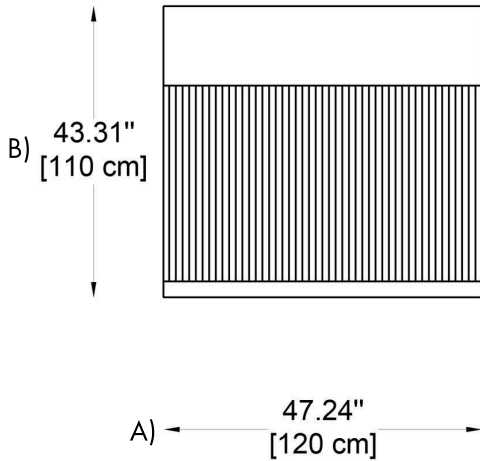

PROJECT NAME: \_\_\_\_\_

**HOW TO ORDER:**

**CODE:**

Example:  
CODE: BB-CRL-IF-LED-30K-LA-DIM-112

BB-CRL-IF-LED-30K-LA-DIM-112

**1 DIMENSIONS:**

- A) Length - L: 47,24" (120 cm)
- B) Height - H: 43,31" (110 cm)
- C) Width - W: 27,56" (70 cm)

H: 0.39" (1 cm)

W: 41.73" (106 cm)

Finish options - White

**ACCESSORIES (not-included):**

**CODE: -112**

**TOP**

Material - HPL desk

Dimensions:

L: 9.84" (25 cm)

H: 0.39" (1 cm)

W: 47.24" (120 cm)

Finish options - White

**CODE: -112**

**SHELVES:**

Material - HPL TOP

Dimensions:

L: 17.32" (44 cm)

H: 0.39" (1 cm)

W: 41.73" (106 cm)

Finish options - White

**CODE: -114**

**COCKTAIL STATION**

Material - ABS

Dimensions: