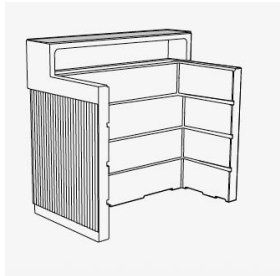

**CODE:**

Example:  
CODE: BB-CRL-IF-LED-30K-LA-DIM-112

BB-CRL-IF-LED-30K-  
LA-DIM-112

**ACCESSORIES (included):**

**DESK**

Material - HPL desk

Dimensions:

L: 19.69" (50 cm)

H: 0.39" (1 cm)

W: 41.73" (106 cm)

Finish options - White

**ACCESSORIES (not-included):**

**CODE: -112**

**TOP**

Material - HPL desk

Dimensions:

L: 9.84" (25 cm)

H: 0.39" (1 cm)

W: 47.24" (120 cm)

Finish options - White

**CODE: -112**

**SHELVES:**

Material - HPL TOP

Dimensions: