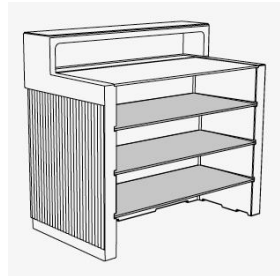

L: 9.84" (25 cm)

H: 0.39" (1 cm)

W: 47.24" (120 cm)

Finish options - White

**CODE: -112**

**SHELVES:**

Material - HPL TOP

Dimensions:

L: 17.32" (44 cm)

H: 0.39" (1 cm)

W: 41.73" (106 cm)

Finish options - White

**CODE: -114**

**COCKTAIL STATION**

Material - ABS

Dimensions: