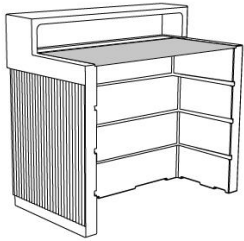

**CODE:**

Example:  
CODE: BB-CRL-IF-LED-30K-LA-DIM-112

BB-CRL-IF-LED-30K-  
LA-DIM-112

**ACCESSORIES (included):**

**DESK**

Material - HPL desk

Dimensions:

L: 19.69" (50 cm)

H: 0.39" (1 cm)

W: 41.73" (106 cm)

Finish options - White

**ACCESSORIES (not-included):**

**CODE: -112**

**TOP**

Material - HPL desk

Dimensions:

L: 9.84" (25 cm)

H: 0.39" (1 cm)

W: 47.24" (120 cm)

Finish options - White

**CODE: -112**

**SHELVES:**

Material - HPL TOP

Dimensions: