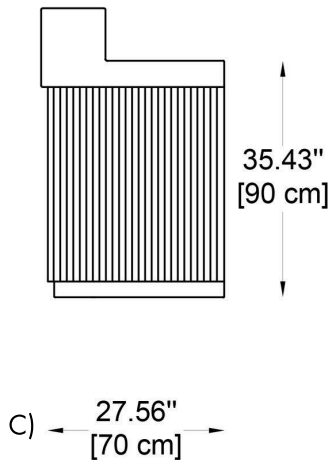

PROJECT NAME: \_\_\_\_\_

**HOW TO ORDER:**

**CODE:**

Example:  
CODE: BB-CRL-IF-LED-30K-LA-DIM-112

BB-CRL-IF-LED-30K-LA-DIM-112

**1 DIMENSIONS:**

- A) Length - L: 47,24" (120 cm)
- B) Height - H: 43,31" (110 cm)
- C) Width - W: 27,56" (70 cm)

**CODE:**

Example:  
CODE: BB-CRL-IF-LED-30K-LA-DIM-112

BB-CRL-IF-LED-30K-  
LA-DIM-112

**ACCESSORIES (included):**

**DESK**

Material - HPL desk

Dimensions:

L: 19.69" (50 cm)

H: 0.39" (1 cm)

W: 41.73" (106 cm)

Finish options - White

**ACCESSORIES (not-included):**

**CODE: -112**

**TOP**

Material - HPL desk

Dimensions:

L: 9.84" (25 cm)

H: 0.39" (1 cm)

W: 47.24" (120 cm)

Finish options - White

**CODE: -112**

**SHELVES:**

Material - HPL TOP

Dimensions: