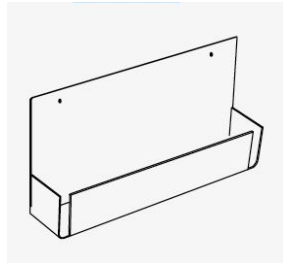

L: 9.84" (25 cm)

H: 0.39" (1 cm)

W: 47.24" (120 cm)

Finish options - White

**CODE: -112**

**SHELVES:**

Material - HPL TOP

Dimensions:

L: 17.32" (44 cm)

H: 0.39" (1 cm)

W: 41.73" (106 cm)

Finish options - White

**CODE: -114**

**COCKTAIL STATION**

Material - ABS

Dimensions:

L: 21.46" (54,5 cm)

H: 14.57" (37 cm)

W: 33.07" (84 cm)

Finish options - White

**CODE: -115**

**SPEED RACK**

Material - ABS

Dimensions:

L: 3.94" (10 cm)

H: 8.07" (20,5 cm)

W: 33.07" (84 cm)

Finish options - White

**BUILT FOR THE STORM**

sales@gordonbullard.com

www.bullardoutdoor.com

1-877-964-4646