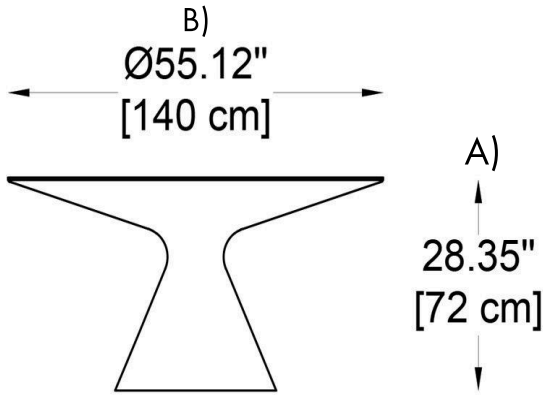

FIXTURE TYPE: _____

PROJECT NAME: _____

HOW TO ORDER:

CODE:

Example:
CODE:BB-EDS140-IF-IN

BB-EDS140-IF-IN

1 DIMENSIONS:

A) Height - H: 28,35" (72 cm)
B) Diameter - Ø: 55,12" (140 cm)

2 LIGHT SOURCE:

E26 / 2 x max. 10W / 110-277V

3 FINISH OPTION:

Light white ☐

4 WIRING:

Indoor version:

Transparent cable + inline cord switch on/off (Length: 5 ft)

Outdoor version:

Black cable (Length: 10 ft)

5 WEIGHT:

110,23 lb

6 LOCATION:

-IN Indoor
-OUT Outdoor

7 ACCESSORIES (included):

E26

IP20

IP 55

BUILT FOR THE STORM

sales@gordonbullard.com

www.bullardoutdoor.com

1-877-964-4646

991 South Gull Lake Dr

Richland, MI 49083

USA