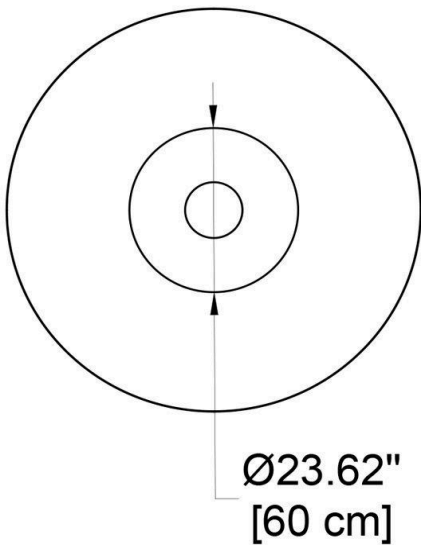

FIXTURE TYPE: _____

PROJECT NAME: _____

HOW TO ORDER:

CODE:

Example:
CODE:BB-EDS140-IF-IN

BB-EDS140-IF-IN

1 DIMENSIONS:

A) Height - H: 28,35" (72 cm)
B) Diameter - Ø: 55,12" (140 cm)

2 LIGHT SOURCE:

E26 / 2 x max. 10W / 110-277V

3 FINISH OPTION:

Light white ☐

4 WIRING:

Indoor version:

Transparent cable + inline cord switch on/off (Length: 5 ft)

Outdoor version:

Black cable (Length: 10 ft)

5 WEIGHT:

110,23 lb

6 LOCATION:

-IN Indoor
-OUT Outdoor

7 ACCESSORIES (included):

E26

IP20

IP 55

BUILT FOR THE STORM

sales@gordonbullard.com

www.bullardoutdoor.com

1-877-964-4646

991 South Gull Lake Dr

Richland, MI 49083

USA